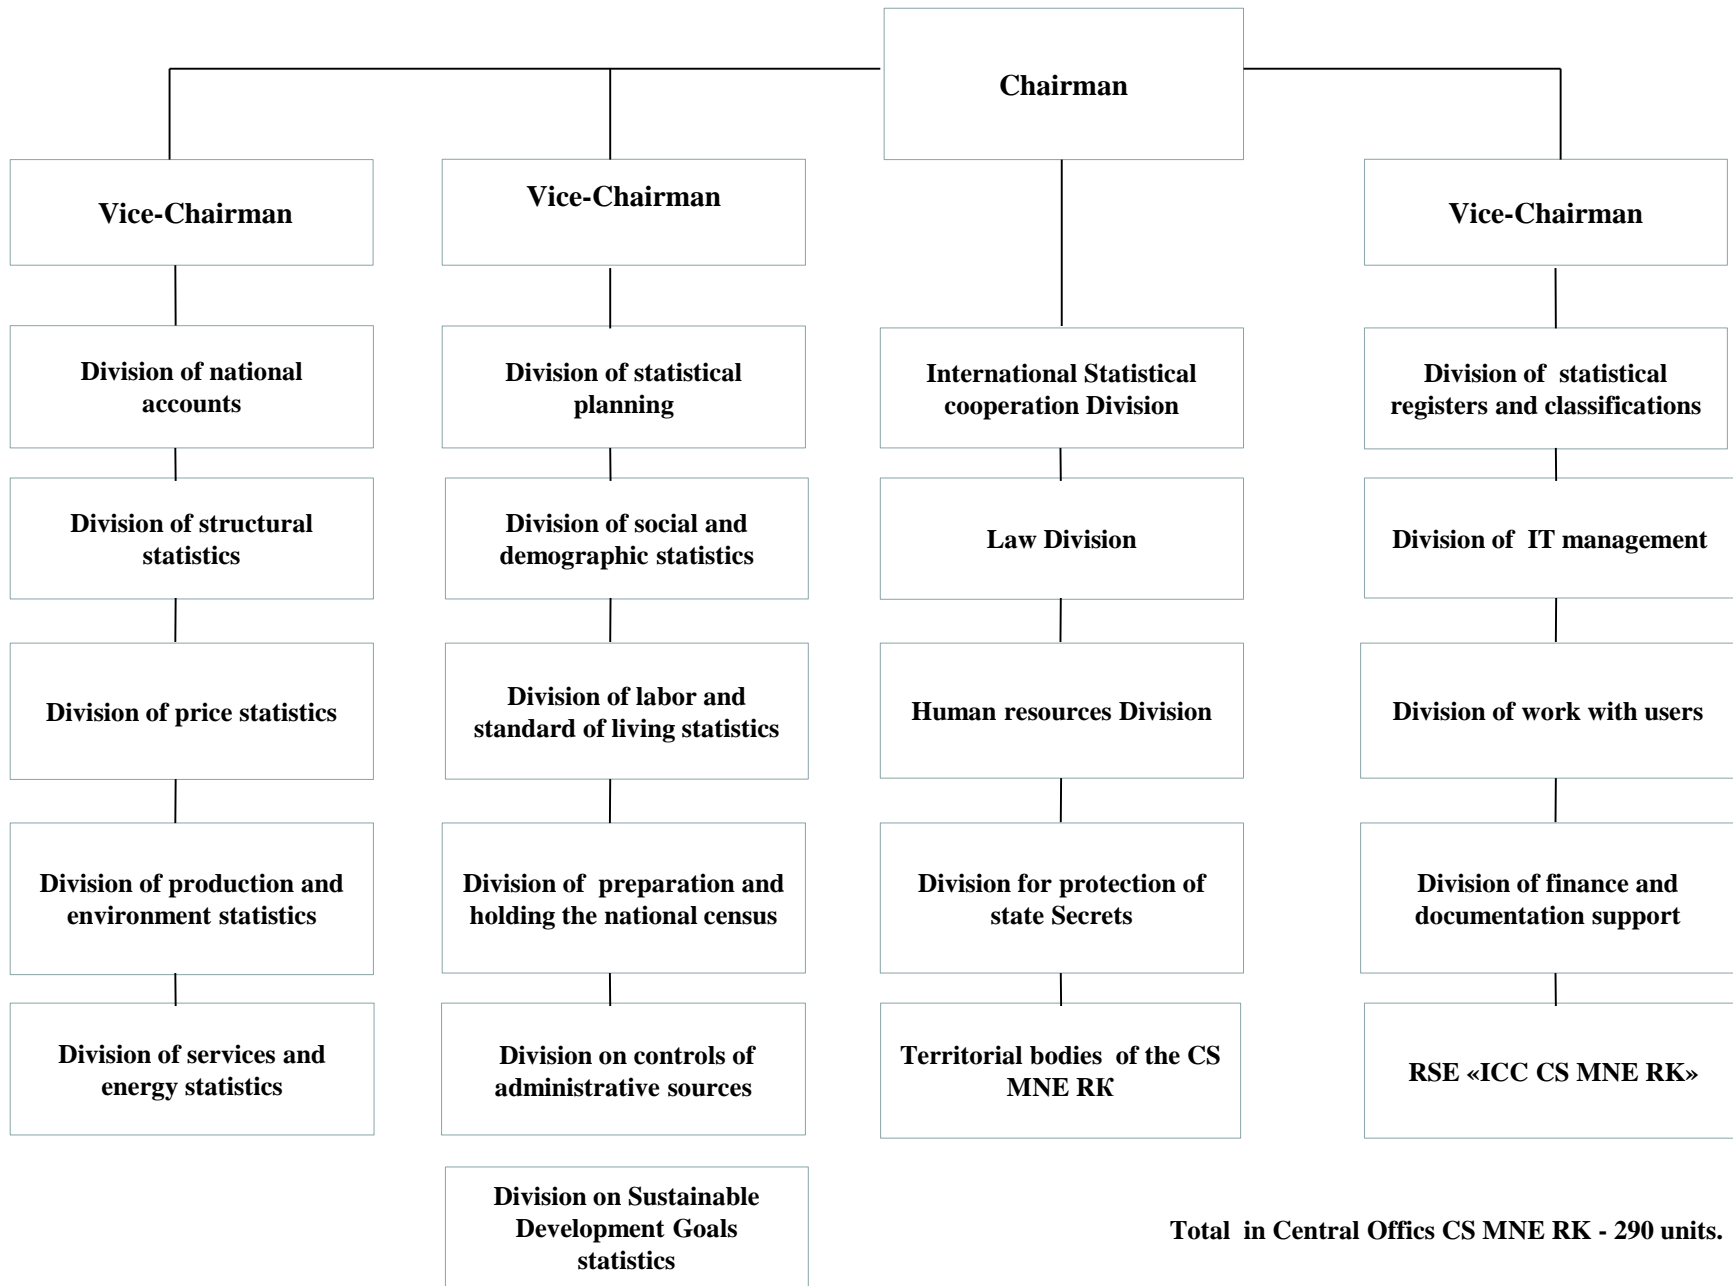

Structure of Committee on Statistics MNE RK

Total in Central Offices CS MNE RK - 290 units.