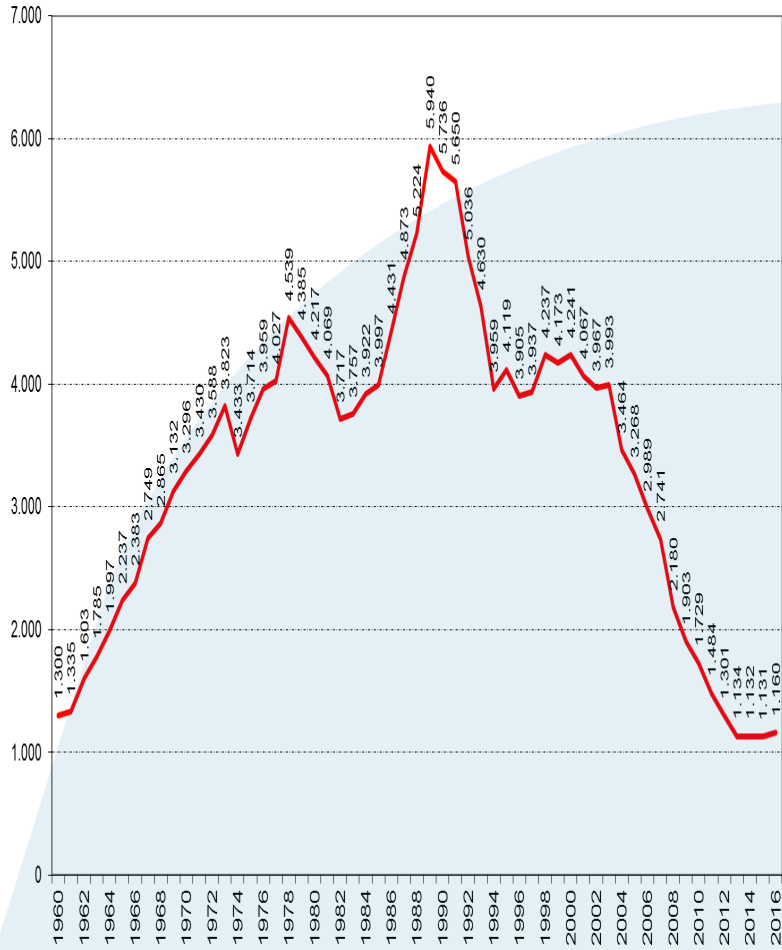

## ROAD TRAFFIC FATALITIES IN SPAIN 1960-2016

## ROAD TRAFFIC FATALITY RATE PER 100,000 POPULATION