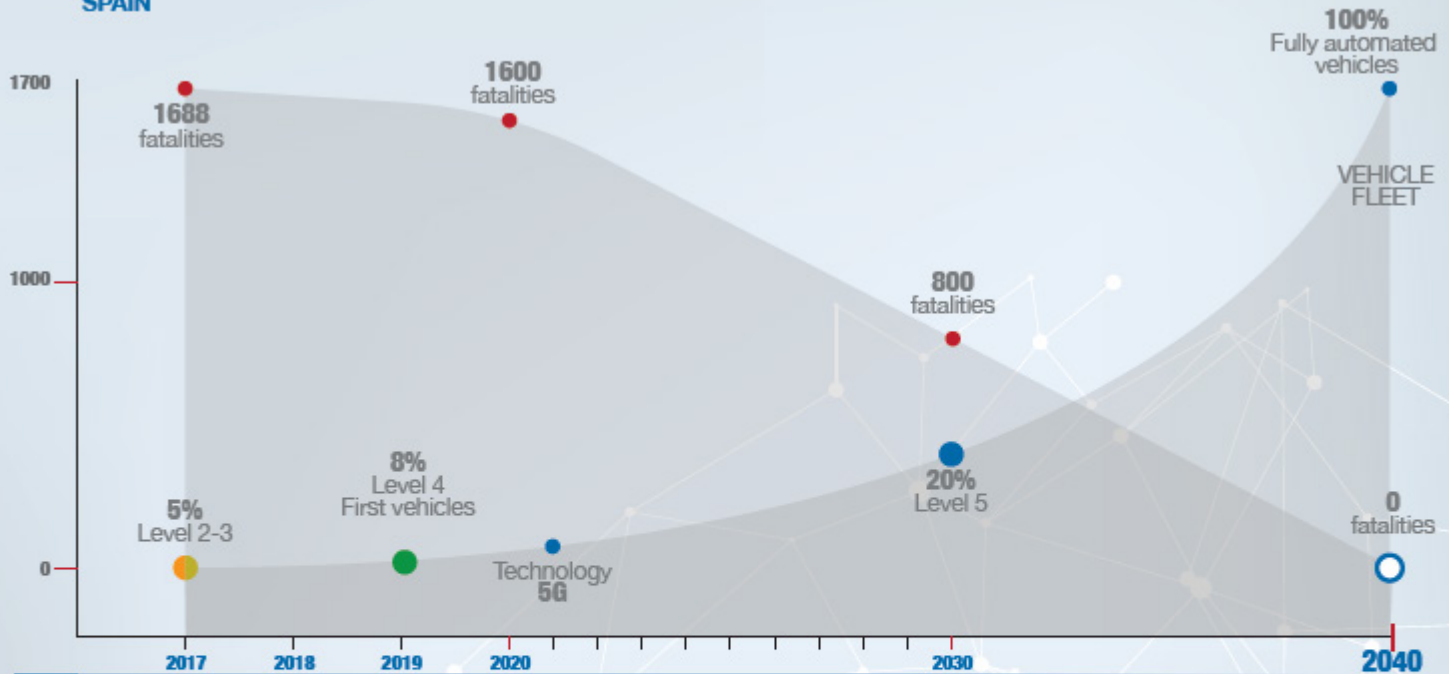

Vision on Autonomous & Connected Mobility

SPAIN