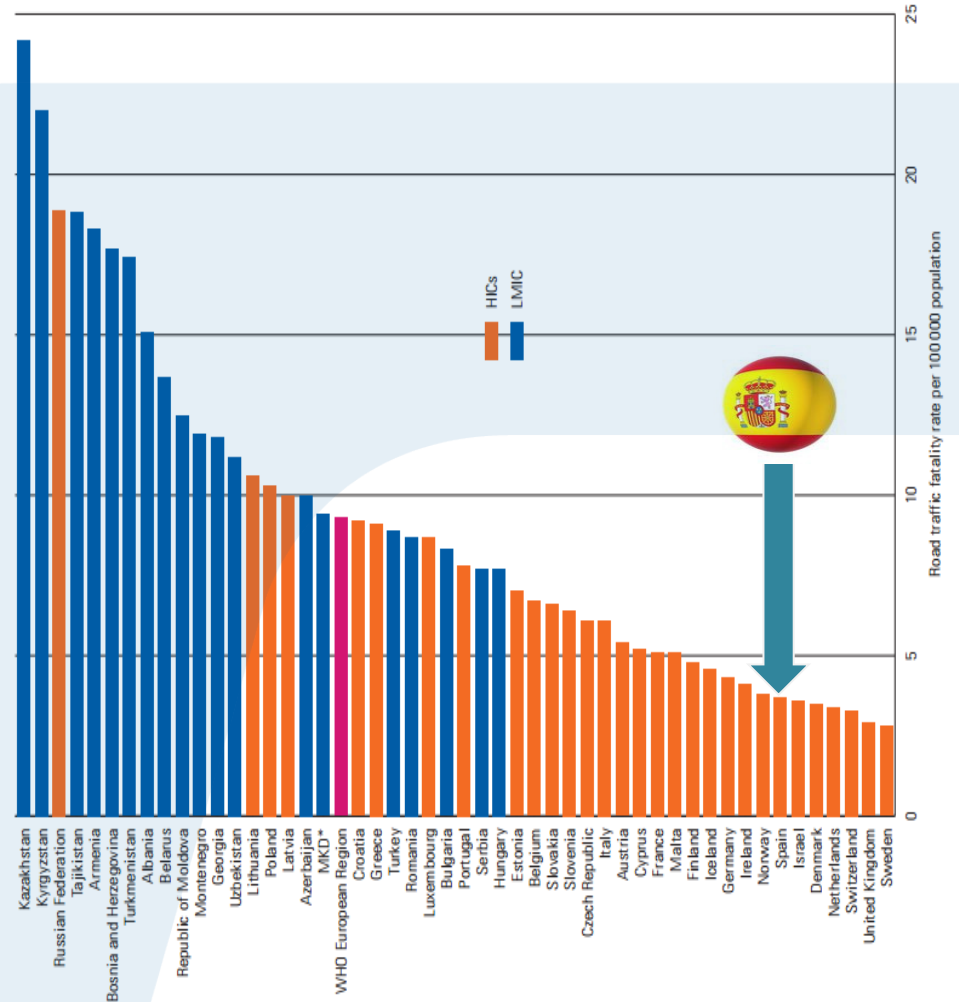

## ROAD TRAFFIC FATALITIES IN SPAIN 1960-2016

## ROAD TRAFFIC FATALITY RATE PER 100,000 POPULATION

## MILESTONES DGT