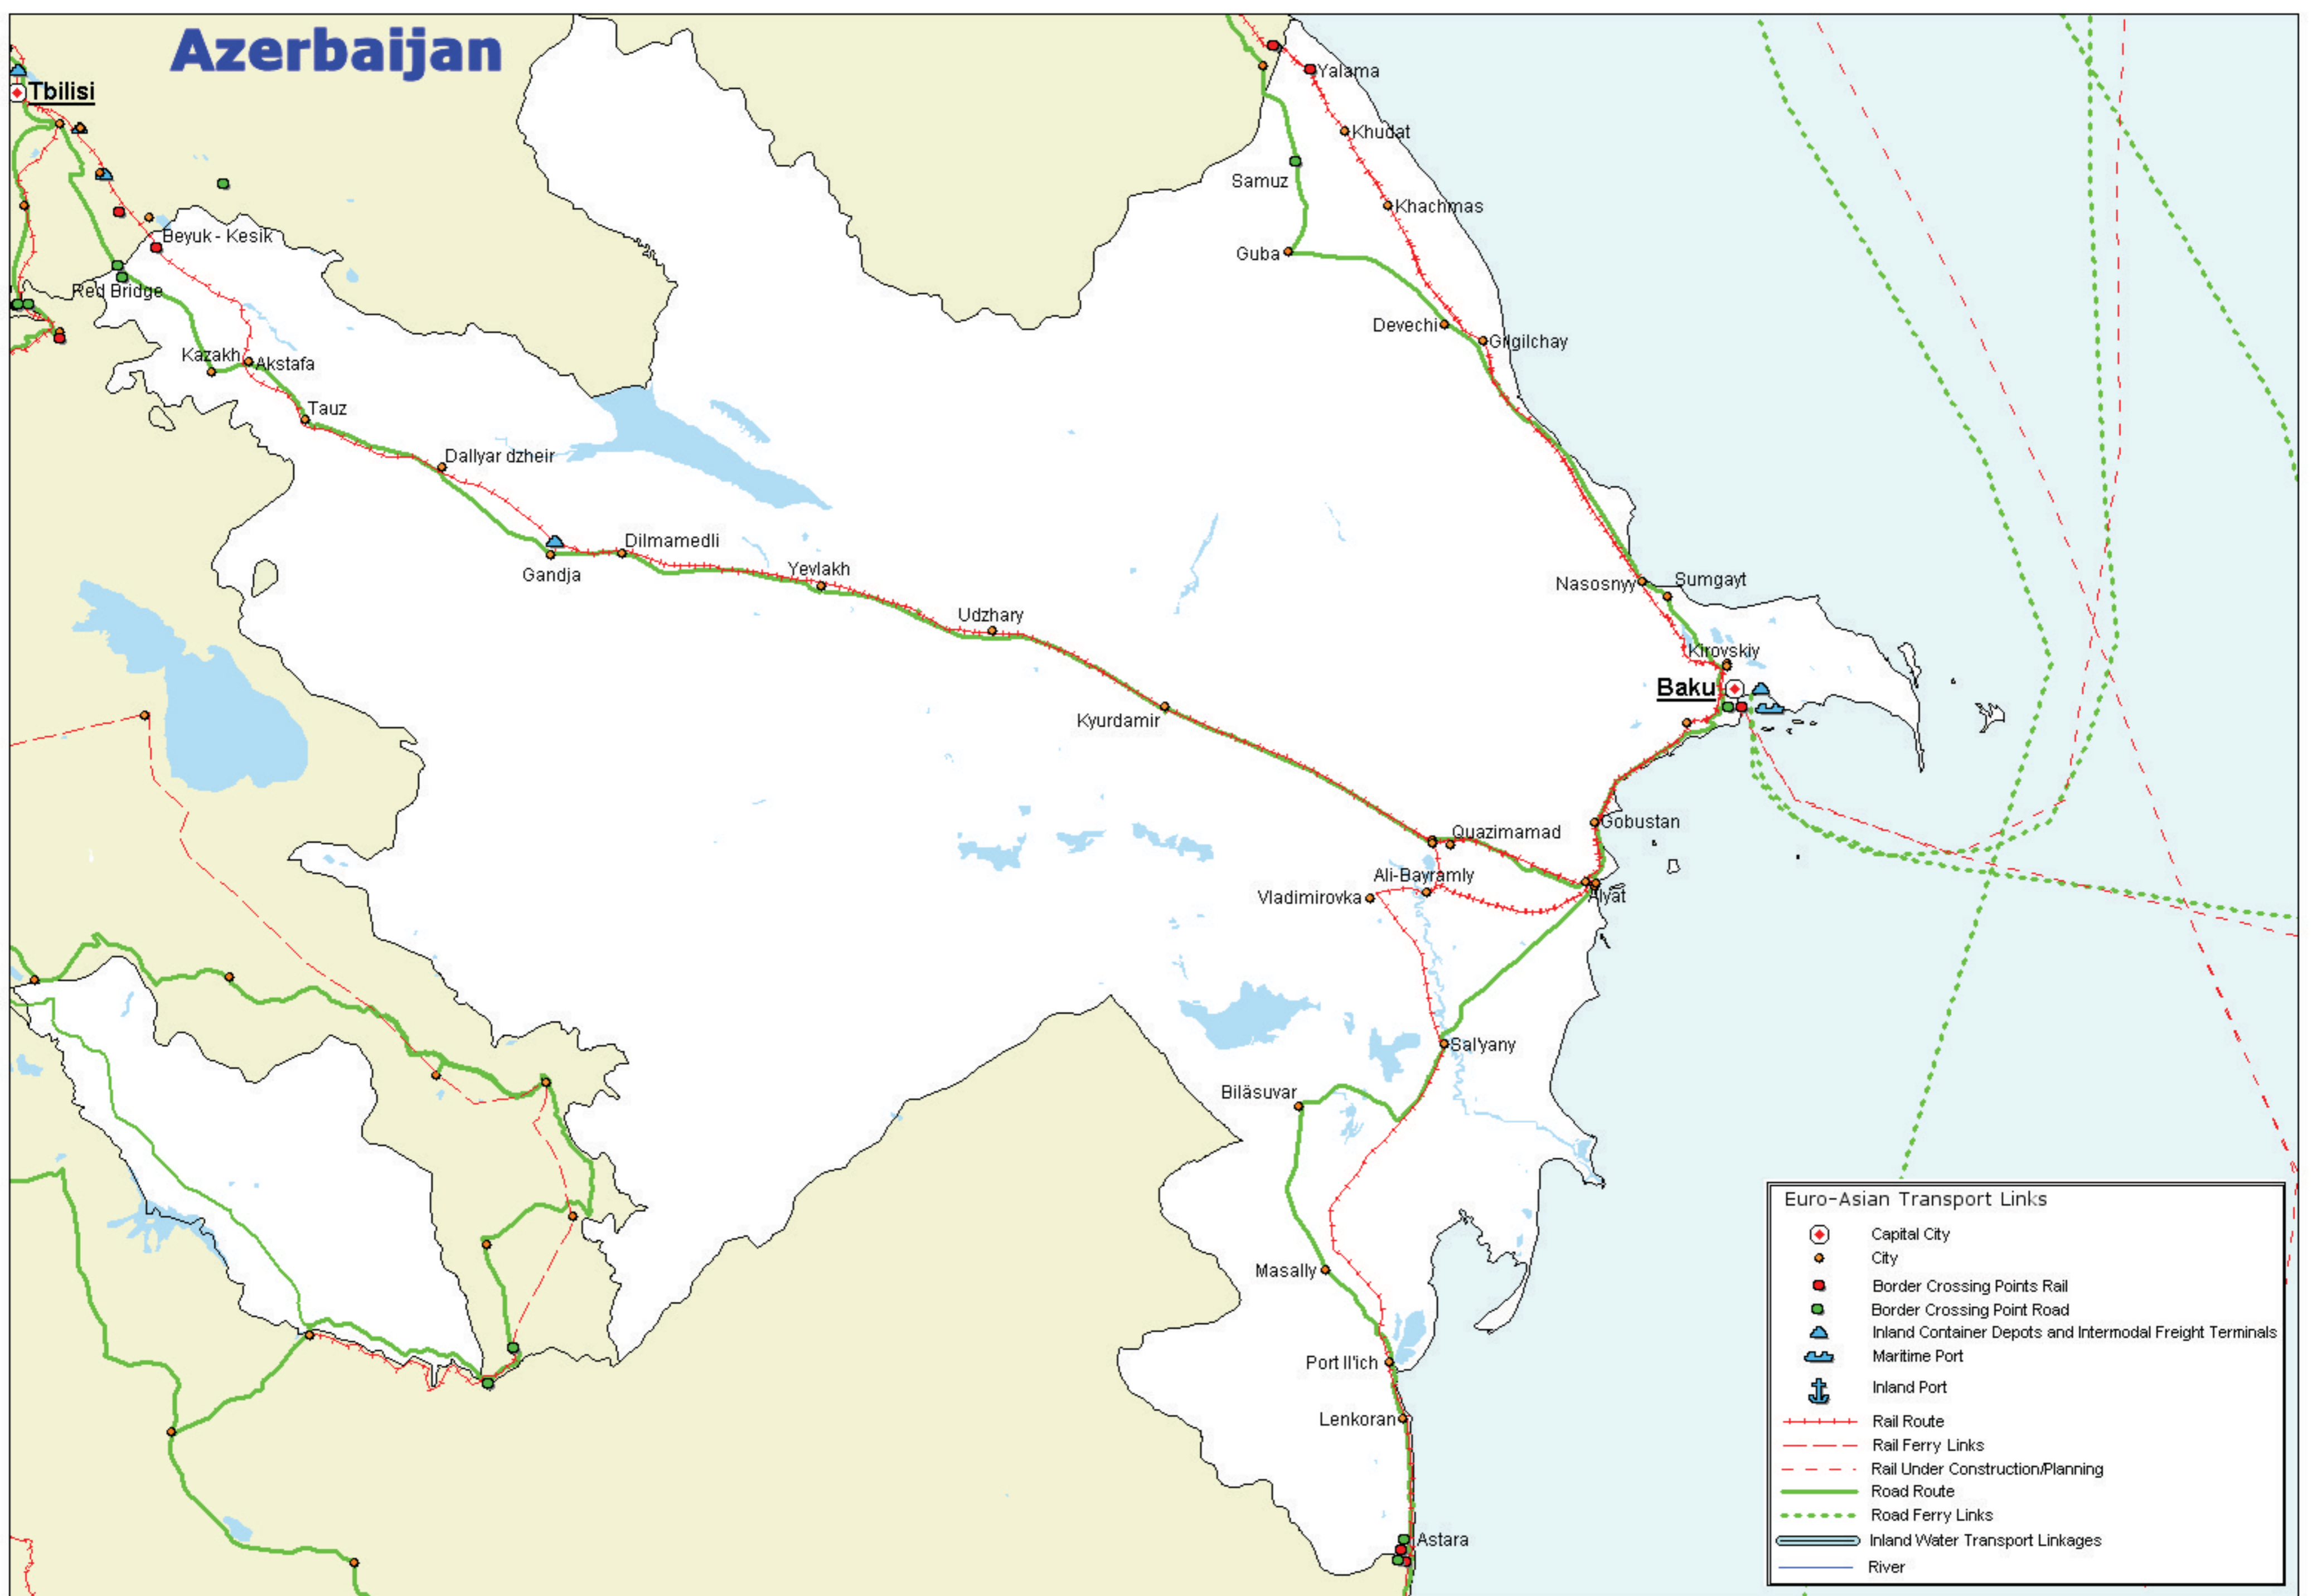

# Azerbaijan

**Euro-Asian Transport Links**

- Capital City
- City
- Border Crossing Points Rail
- Border Crossing Point Road
- Inland Container Depots and Intermodal Freight Terminals
- Maritime Port
- Inland Port
- Rail Route
- Rail Ferry Links
- Rail Under Construction/Planning
- Road Route
- Road Ferry Links
- Inland Water Transport Linkages
- River