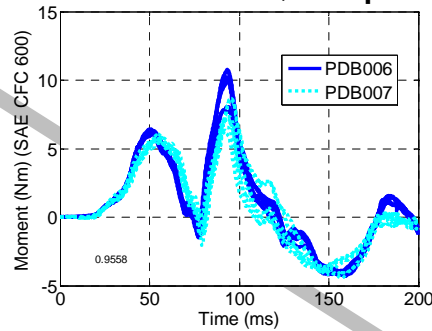

## Results: Upper neck My

PDB tests, Apr. 2011

OSRP tests, Sept. 2011

- D006
- D007
- D006 (OSRP pulse)
- D007 (OSRP pulse)

PDB tests, Nov. 2011