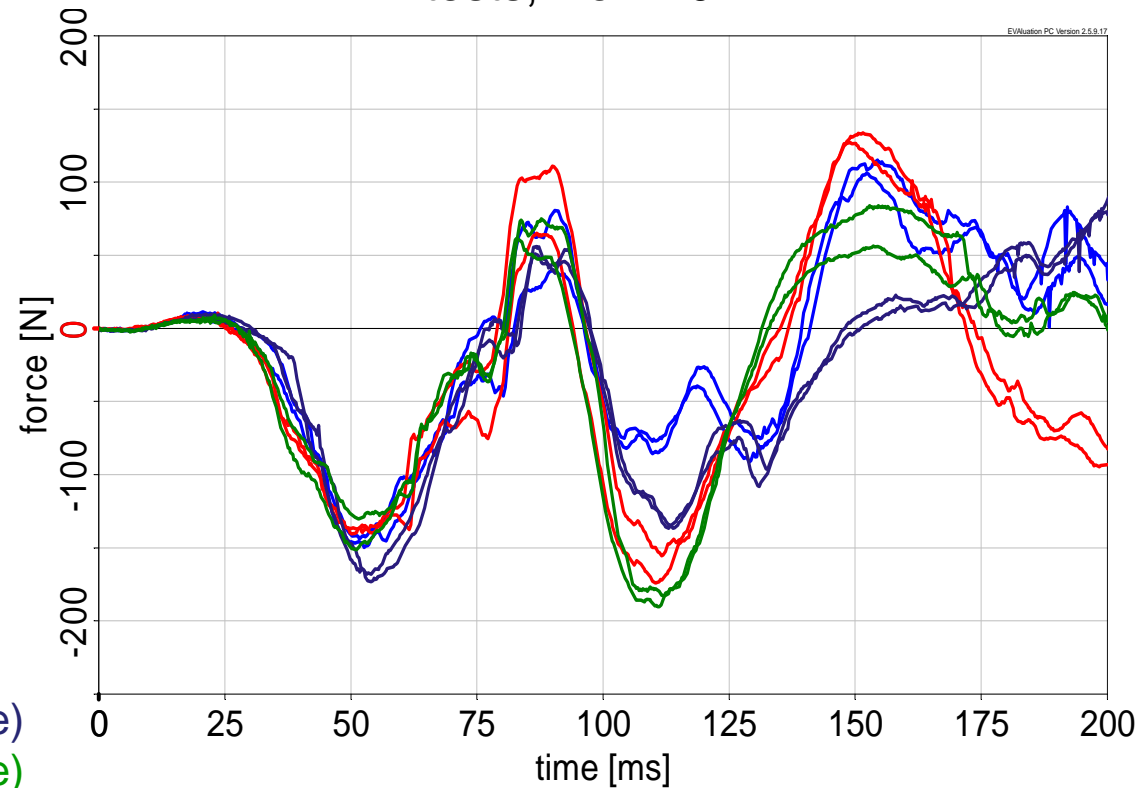

Recent test results

Results: Lower neck Fz

PDB tests, Nov. 2011

D006

D007

D006 (OSRP pulse)

D007 (OSRP pulse)