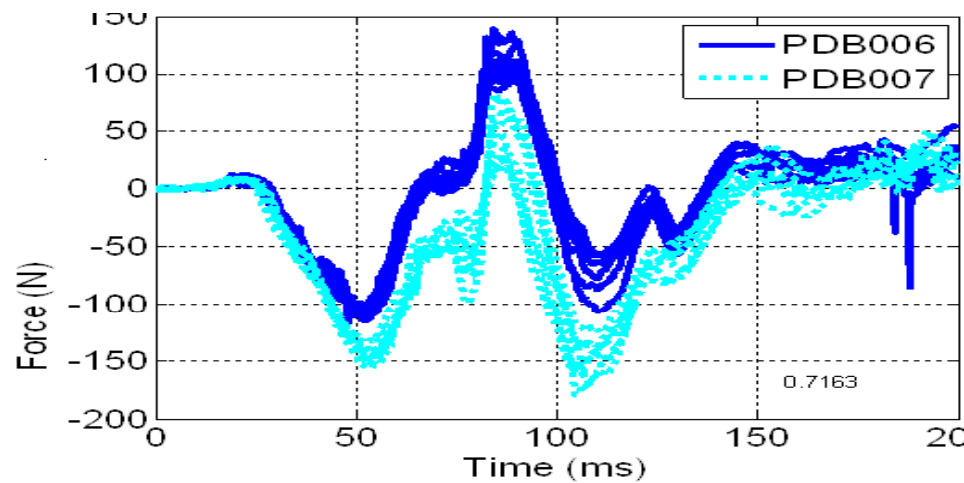

# Recent test results

## Results: Lower neck Fz

PDB tests, Nov. 2011

D006

D007

D006 (OSRP pulse)

D007 (OSRP pulse)

## Results: Lower neck Fz

OSRP tests, Sept. 2011

Baseline (OSRP pulse; PDB seat)  
 OSRP setup (head contact foil; pulse; seat),  
 Corridor of PDB baseline tests 2008-2011