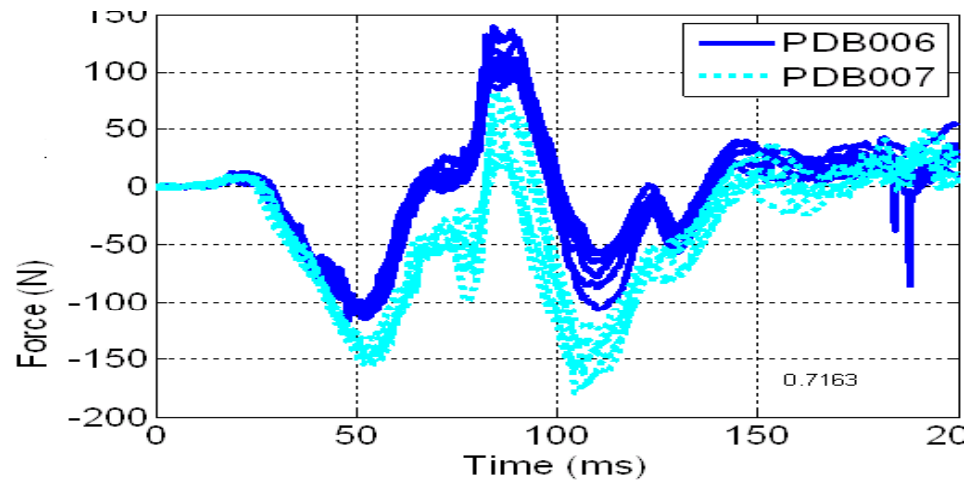

Recent test results

Results: Lower neck Fz

OSRP tests, Sept. 2011

- D006
- D007
- D006 (OSRP pulse)
- D007 (OSRP pulse)