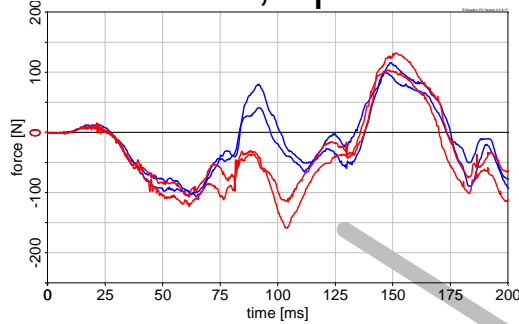

Recent test results

Results: Lower neck Fz

PDB tests, Apr. 2011