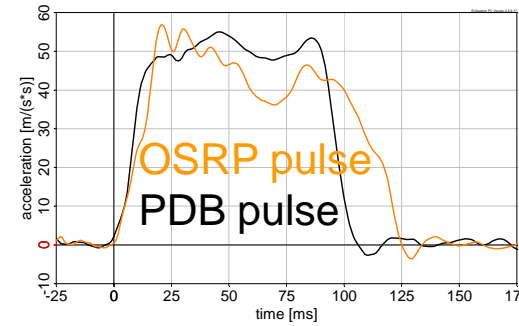

Recent test results

Results: Lower neck Fz

OSRP tests, Sept. 2011