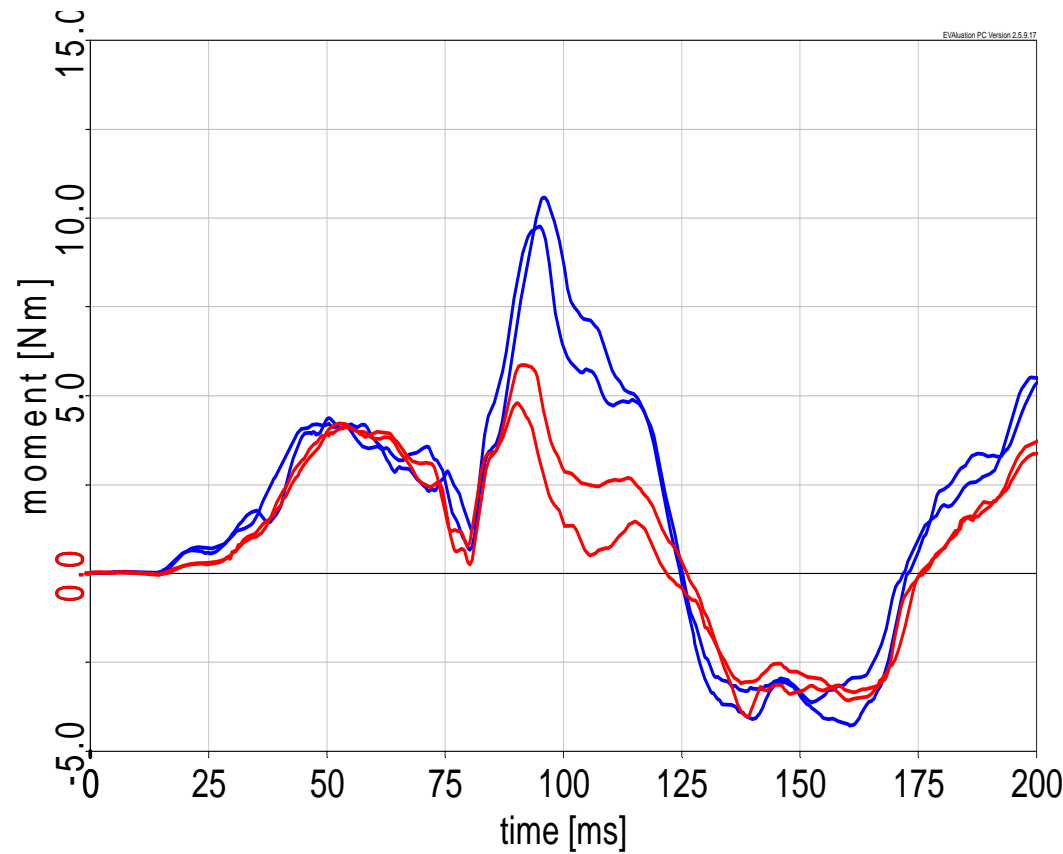

Recent test results

Results: Upper neck My

PDB tests, Apr. 2011