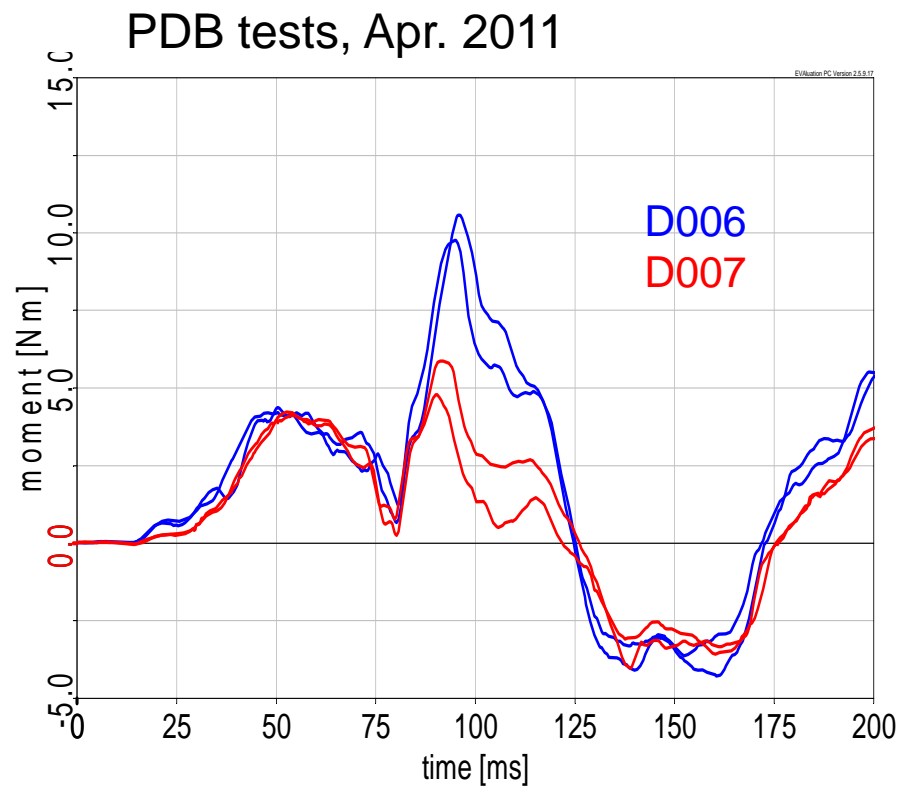

Recent test results

Results: Upper neck My