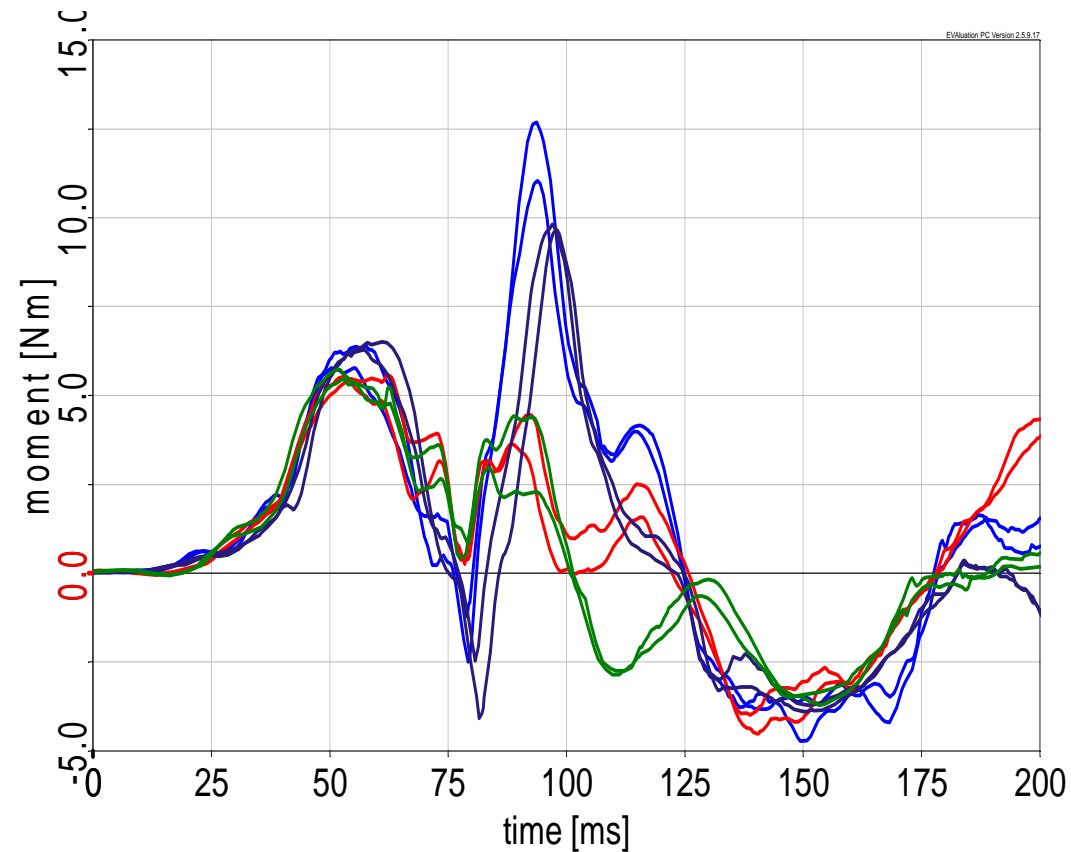

Recent test results

Results: Upper neck My

PDB tests,
Nov. 2011

D006
D007
D006 (OSRP pulse)
D007 (OSRP pulse)