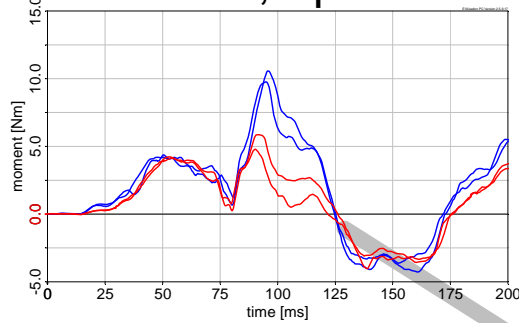

Recent test results

Results: Upper neck My

PDB tests, Apr. 2011