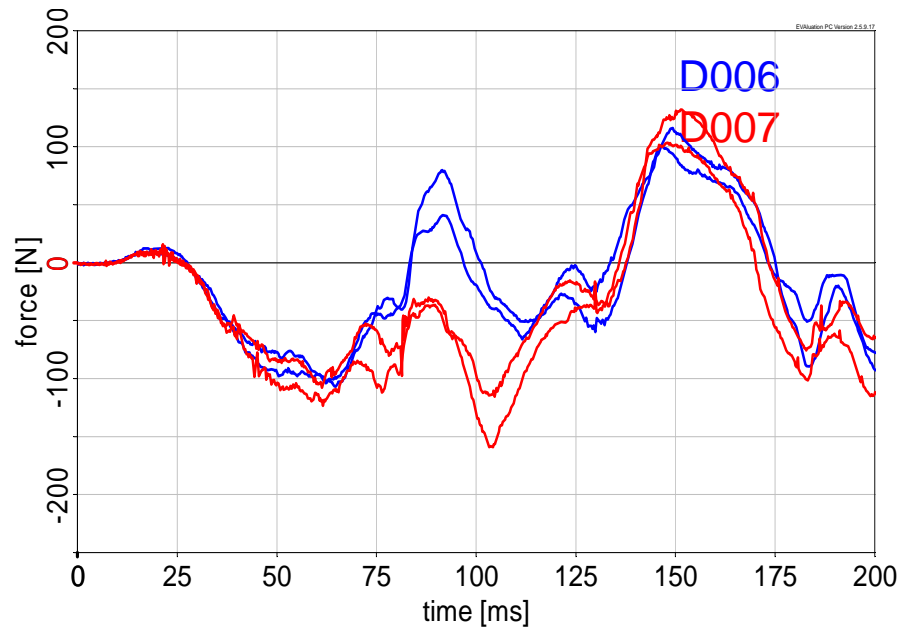

Recent test results

Results: Lower neck Fz

PDB tests, Apr. 2011