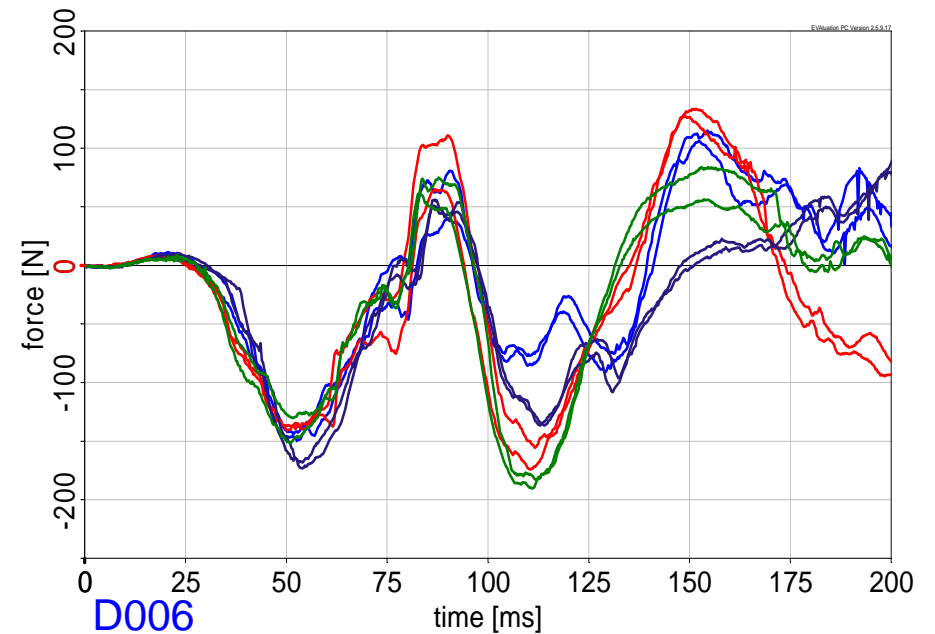

PDB tests, Nov. 2011