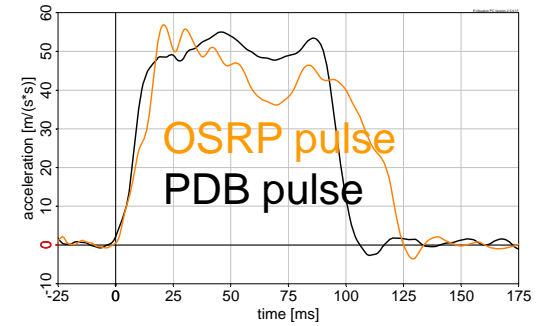

# Recent test results

## Results: Lower neck Fz

PDB tests, Apr. 2011

OSRP tests, Sept. 2011

- D006
- D007
- D006 (OSRP pulse)
- D007 (OSRP pulse)

PDB tests, Nov. 2011