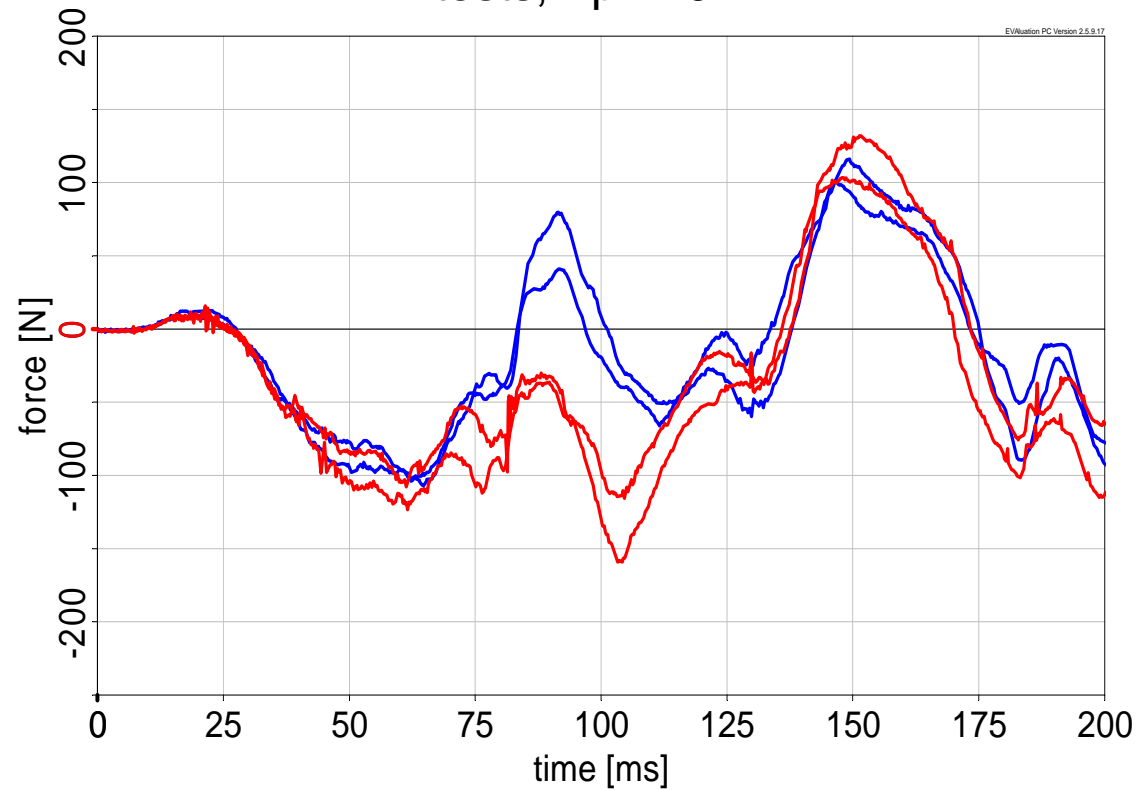

Recent test results

Results: Lower neck Fz

PDB tests, Apr. 2011