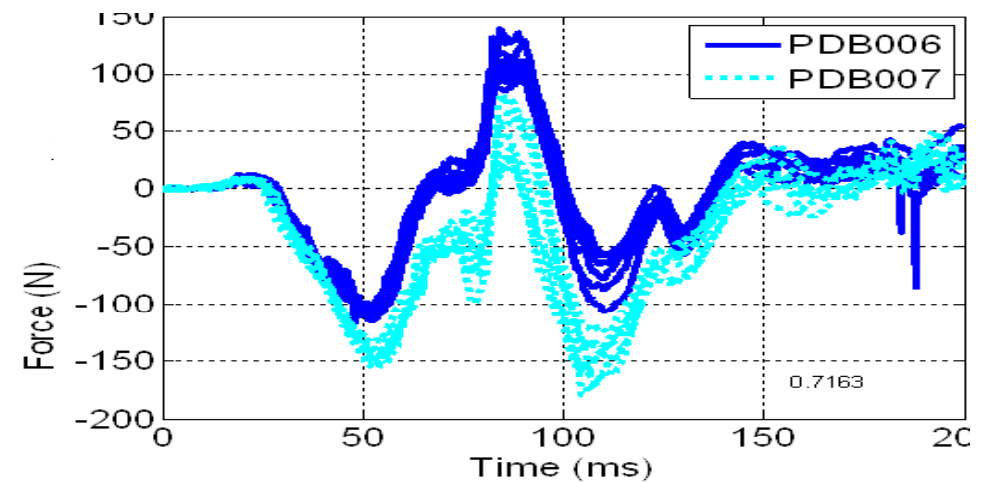

# Recent test results

## Results: Lower neck Fz

PDB tests, Apr. 2011

OSRP tests, Sept. 2011