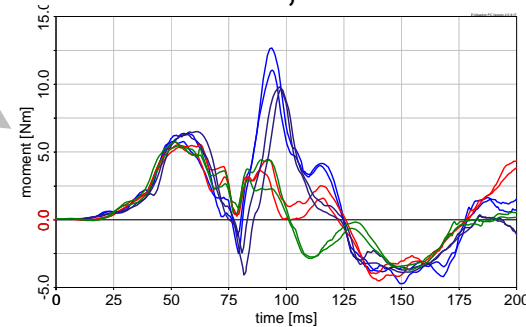

## Results: Upper neck My

PDB tests, Apr. 2011

OSRP tests, Sept. 2011

- D006
- D007
- D006 (OSRP pulse)
- D007 (OSRP pulse)

PDB tests, Nov. 2011