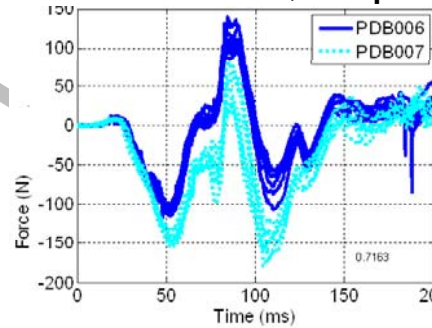

OSRP tests, Sept. 2011

- D006
- D007
- D006 (OSRP pulse)
- D007 (OSRP pulse)