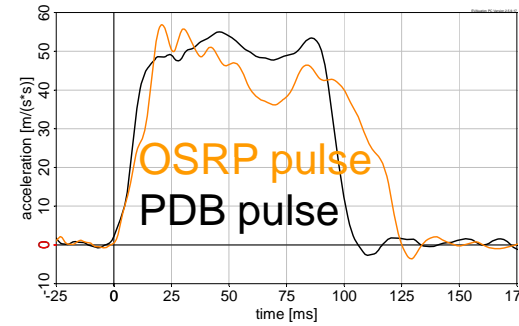

Recent test results

Results: Upper neck My