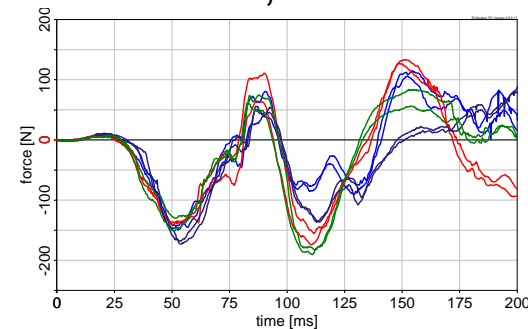

# Recent test results

## Results: Lower neck Fz

PDB tests, Apr. 2011

OSRP tests, Sept. 2011

- D006
- D007
- D006 (OSRP pulse)
- D007 (OSRP pulse)

PDB tests, Nov. 2011