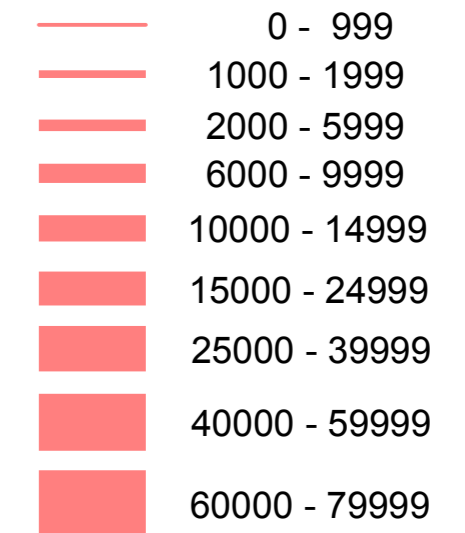

Legend

Motor Vehicles Per Day 2015

% of Heavy Motor Vehicles