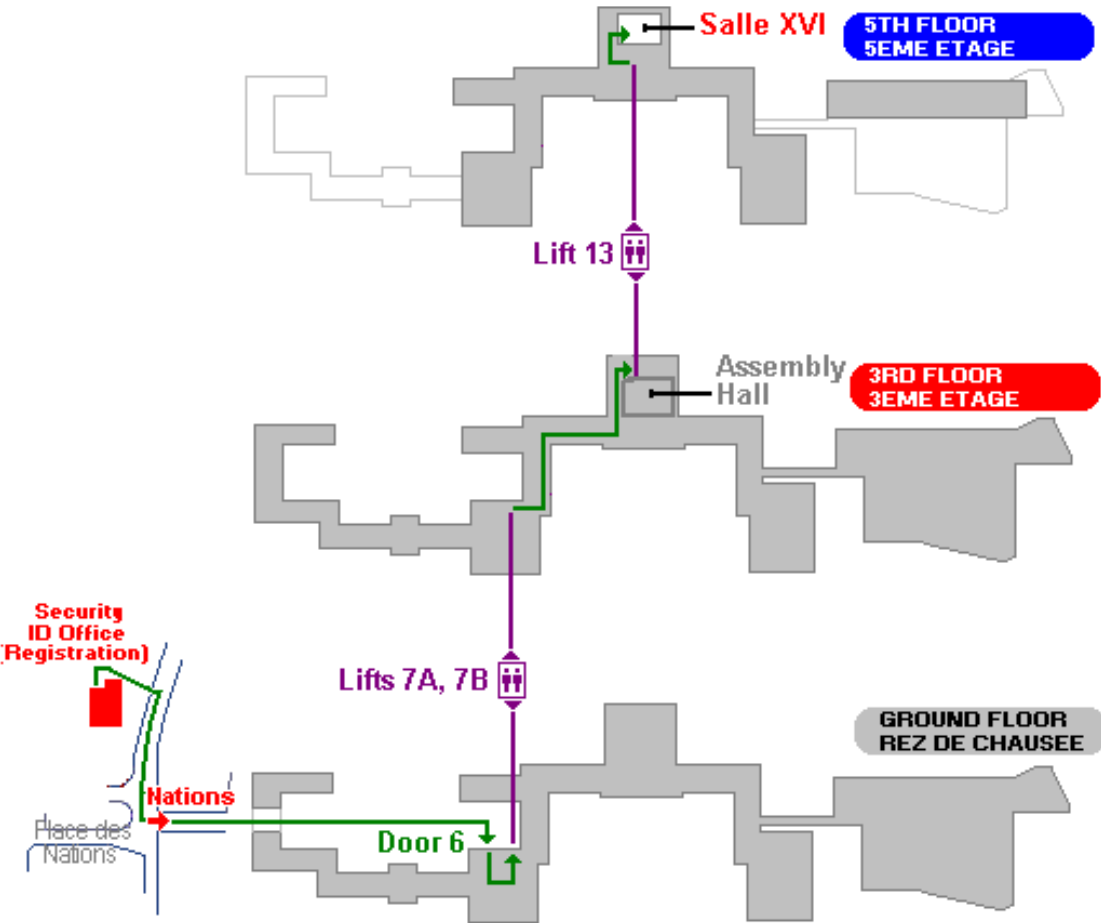

Palais des Nations, Geneva

How to Find Salle XVI

Entering from the 'Nations' Gate

Entering from the 'Pregny' Gate

Note: From the Pregny gate side the building starts on the 2nd Floor