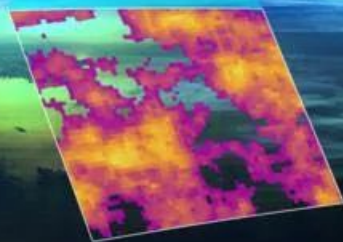

Google

MethaneSAT™

Environmental
Defense
Fund