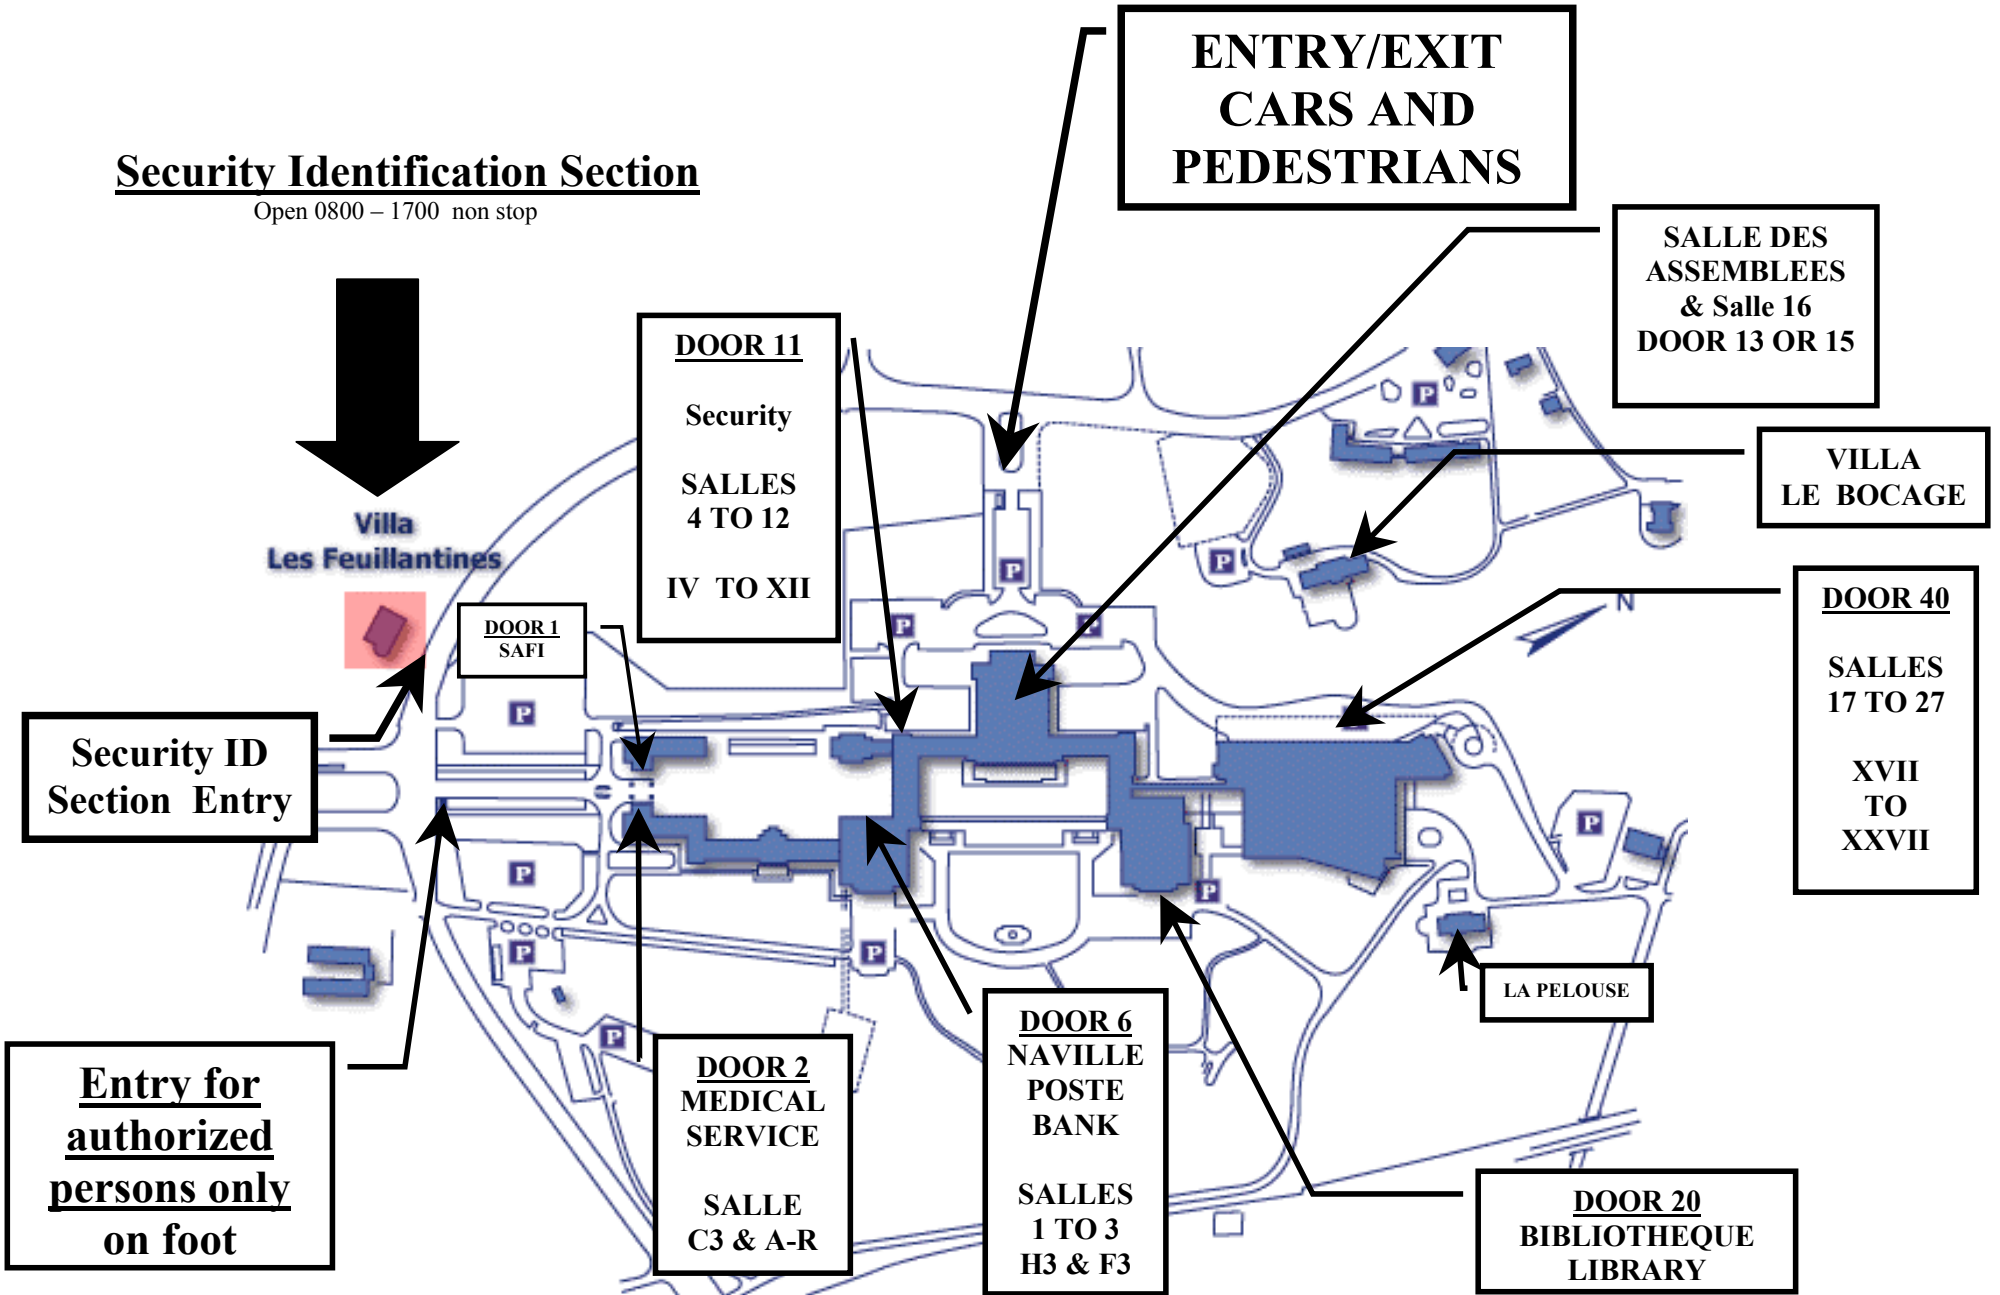

**Security Identification Section**

Open 0800 – 1700 non stop

**ENTRY/EXIT  
CARS AND  
PEDESTRIANS**

**SALLE DES  
ASSEMBLEES  
& Salle 16  
DOOR 13 OR 15**

**VILLA  
LE BOCAGE**

**DOOR 40  
SALLES  
17 TO 27  
XVII  
TO  
XXVII**

**LA PELOUSE**

**DOOR 6  
NAVILLE  
POSTE  
BANK  
SALLES  
1 TO 3  
H3 & F3**

**DOOR 20  
BIBLIOTHEQUE  
LIBRARY**

**DOOR 11  
Security  
SALLES  
4 TO 12  
IV TO XII**

**DOOR 1  
SAFI**

**Security ID  
Section Entry**

**Entry for  
authorized  
persons only  
on foot**

**Villa  
Les Feuillantines**