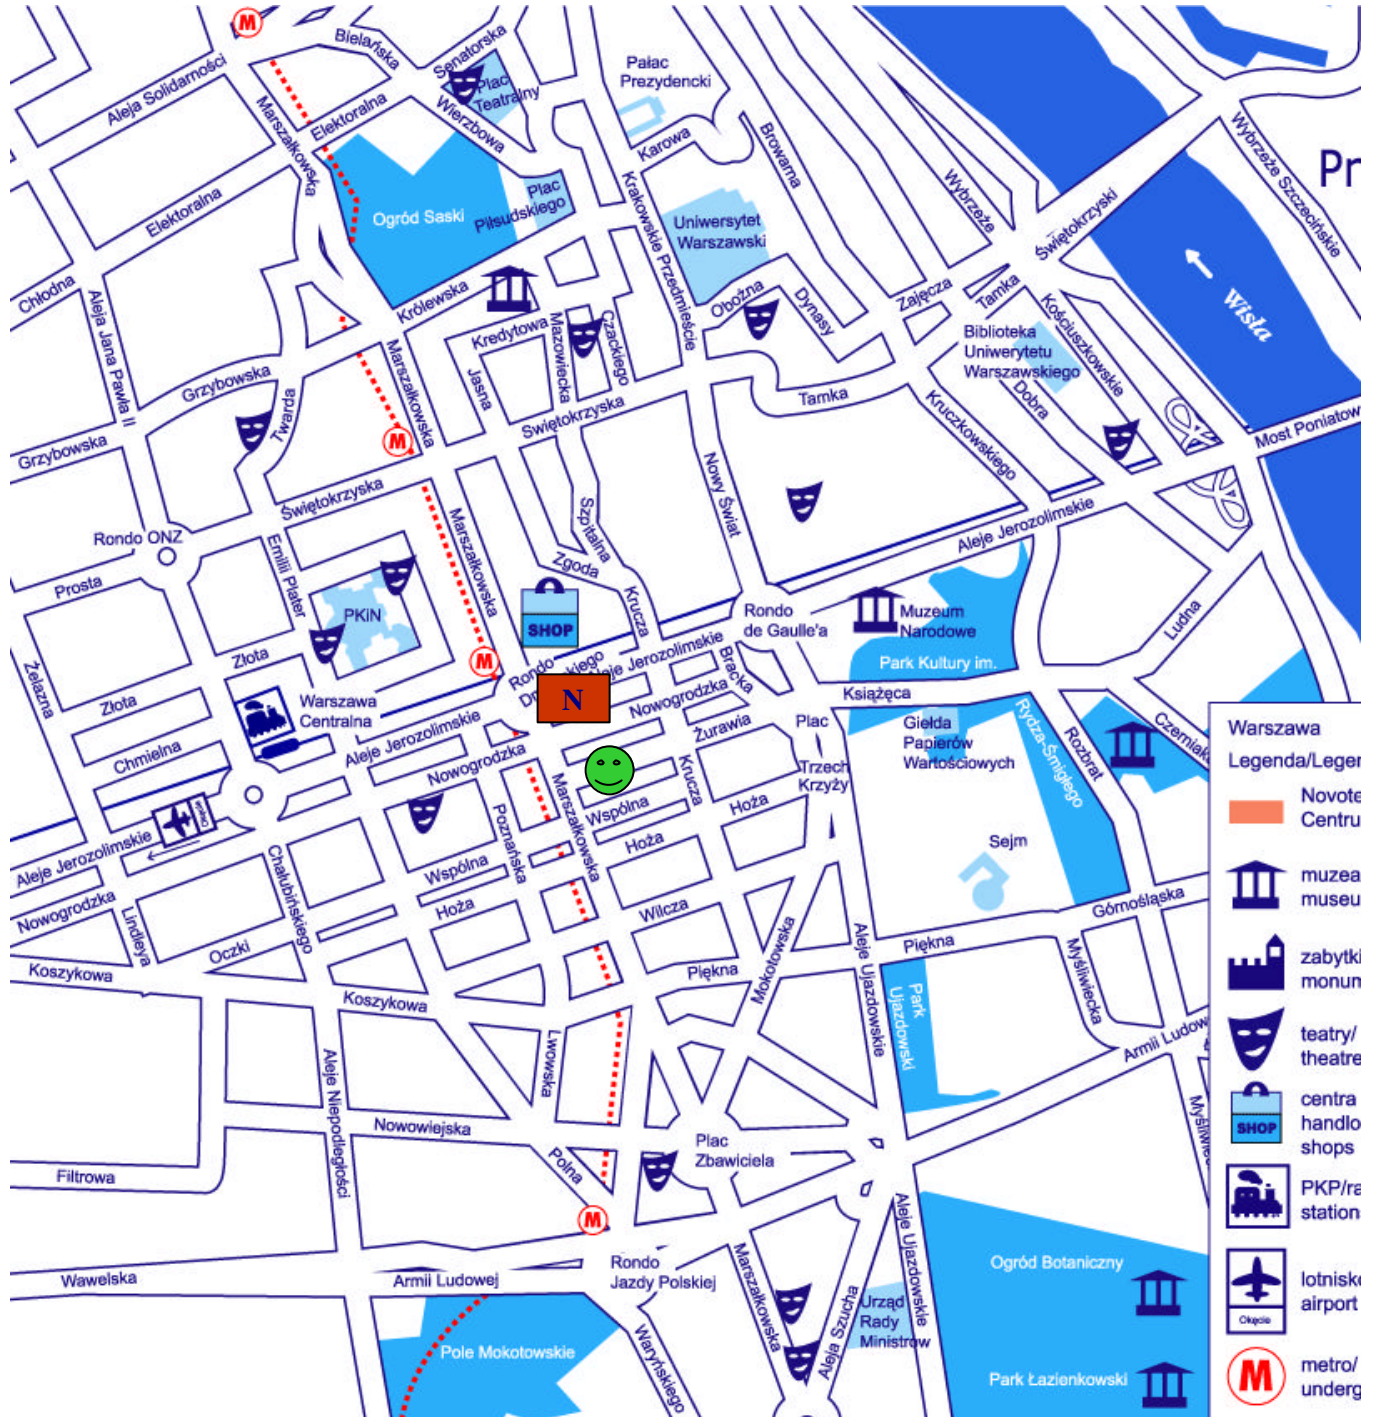

<http://www.orbis.pl/novotelwarszawacentrum/>

**G** - LOCALIZATION OF GRAND WARZAWA HOTEL

 - LOCALIZATION OF THE MAIN MEETING PLACE  
BUILDING OF THE MINISTRY OF AGRICULTURE  
AND RURAL DEVELOPMENT (30 Wspólna St.)

- LOCALIZATION OF NOVOTEL WARSZAWA CENTRUM

- LOCALIZATION OF THE MAIN MEETING PLACE  
BULIDING OF THE MINISTRY OF AGRICULTURE  
AND RURAL DEVELOPMENT (30 Wspólna St.)

- LOCALIZATION OF SHERATON WARSAW HOTEL