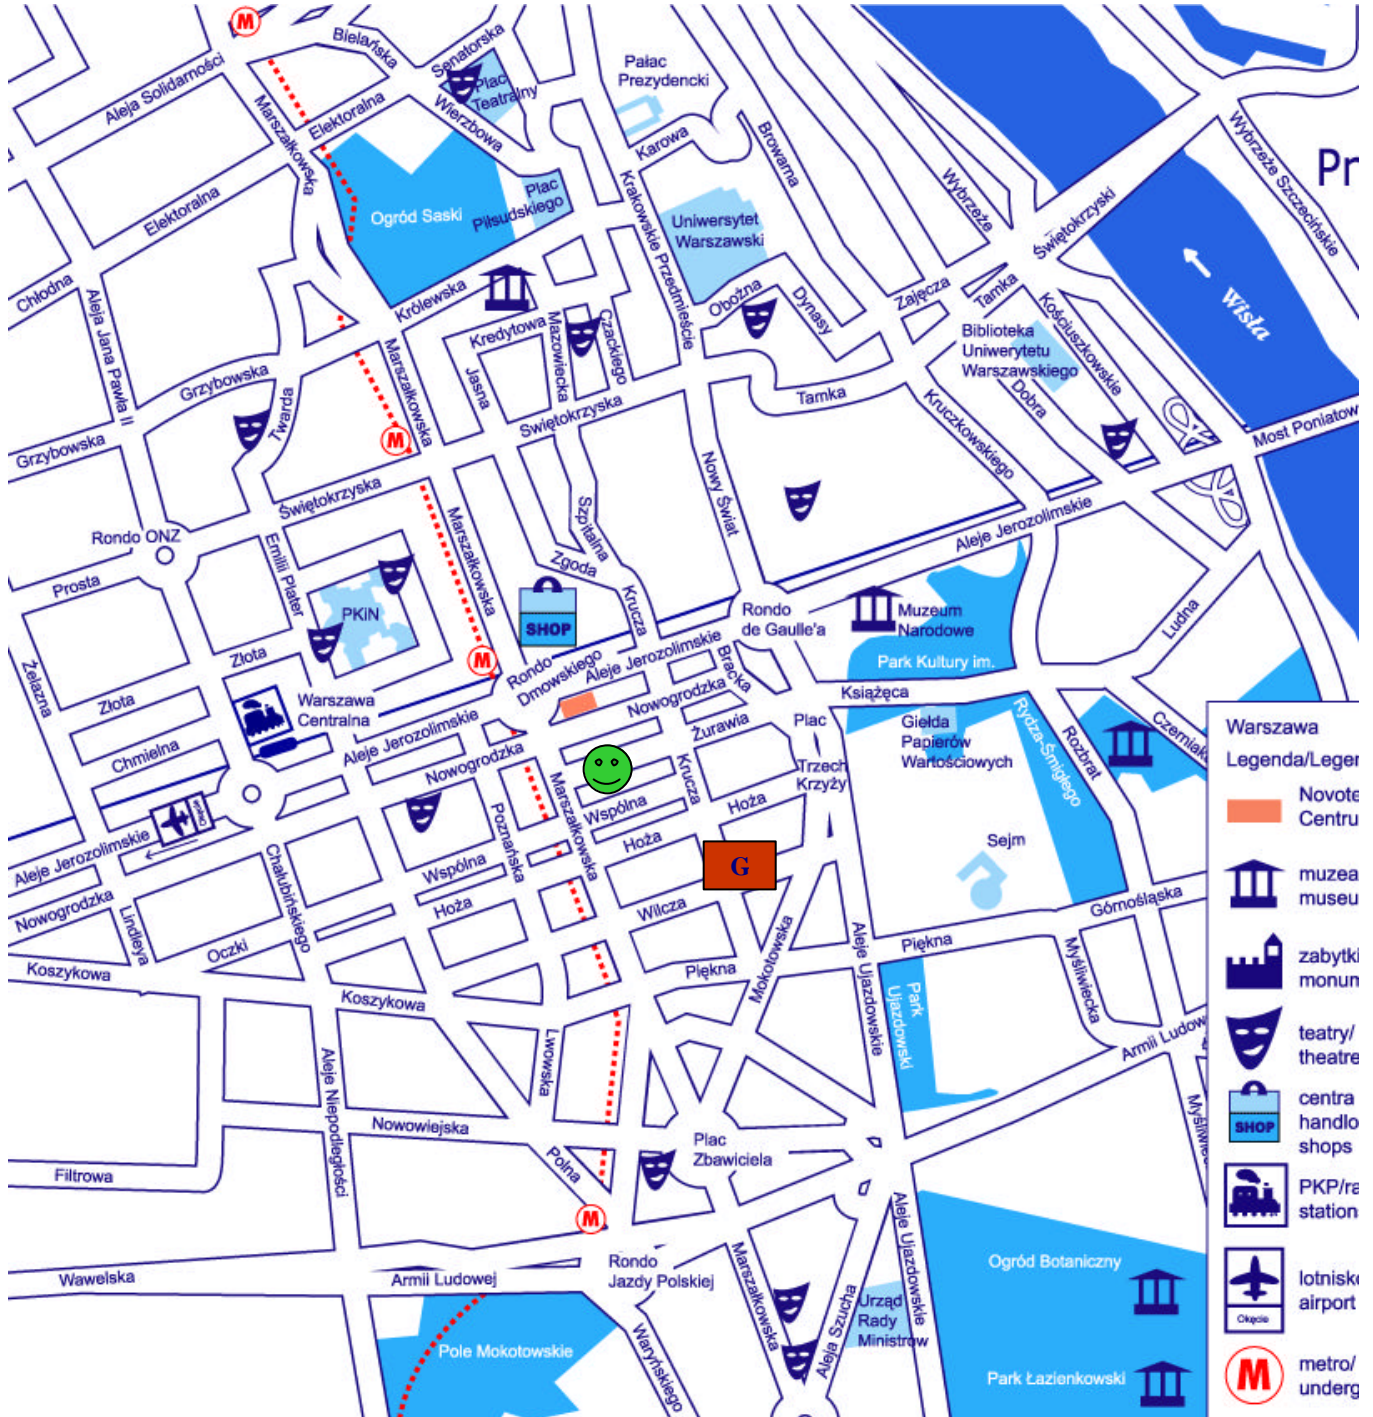

<http://www.orbis.pl/novotelwarszawacentrum/>

**G** - LOCALIZATION OF GRAND WARZAWA HOTEL

 - LOCALIZATION OF THE MAIN MEETING PLACE  
BUILDING OF THE MINISTRY OF AGRICULTURE  
AND RURAL DEVELOPMENT (30 Wspólna St.)

- LOCALIZATION OF NOVOTEL WARSZAWA CENTRUM

- LOCALIZATION OF THE MAIN MEETING PLACE  
BULIDING OF THE MINISTRY OF AGRICULTURE  
AND RURAL DEVELOPMENT (30 Wspólna St.)

- LOCALIZATION OF SHERATON WARSAW HOTEL