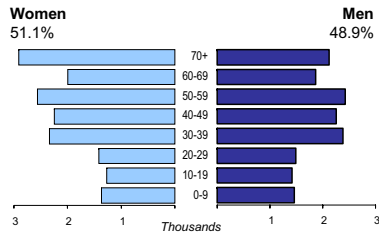

MONACO

Capital:	Monaco City (35 026)
Area (km ²):	2
Total population:	31 521
Population density (per km ²):	16165
Official languages:	French
Date joined UN:	28 May 1993
National currency:	Euro (EUR)
National statistical office:	State Information Service http://www.monaco.gouv.mc/

Time: UTC +1h

Population by age, 2004

Legal marital status, population aged 18+, 2000

Life expectancy (in years), 2004:	at birth	at 65
Women:	85	..
Men:	78	..

Median age (in years), 2004:	Women	Men
	43	40

percentage of total population	
Foreign born:	..
Foreigners in population, 2000:	80.98%

Real GDP growth rate

GDP per capita, current prices	
US Dollars, 2003 (UN Estimates):	28 958
EUR:	..
Purchasing Power Parity (PPP)	
EUR per USD, 2000, US=1:	0.906
Exchange rate	
Annual average, EUR per USD, 2005:	0.804