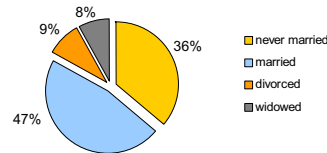

MONACO

Capital:	Monaco City (35 026)
Area (km ²):	2
Total population:	31 521
Population density (per km ²):	16165
Official languages:	French
Date joined UN:	28 May 1993
National currency:	Euro (EUR)
National statistical office:	State Information Service http://www.monaco.gouv.mc/

Time: UTC +1h

Population by age, 2004

Legal marital status, population aged 18+, 2000

Life expectancy (in years), 2004:	at birth	at 65
Women:	85	..
Men:	78	..

Median age (in years), 2004:	Women	Men
	43	40

percentage of total population	
Foreign born:	..
Foreigners in population, 2000:	80.98%

Real GDP growth rate

GDP per capita, current prices	
US Dollars, 2003 (UN Estimates):	28 958
EUR:	..
Purchasing Power Parity (PPP)	
EUR per USD, 2000, US=1:	0.906
Exchange rate	
Annual average, EUR per USD, 2005:	0.804