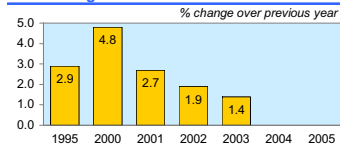

Time: UTC +1h

Population by age, 2004

Legal marital status, population aged 18+, 2000

Life expectancy (in years), 2004:	at birth	at 65
Women:	85	..
Men:	78	..

Median age (in years), 2004:	Women	Men
	43	40

percentage of total population	
Foreign born:	..
Foreigners in population, 2000:	80.98%

Real GDP growth rate

GDP per capita, current prices	
US Dollars, 2003 (UN Estimates):	28 958
EUR:	..
Purchasing Power Parity (PPP)	
EUR per USD, 2000, US=1:	0.906
Exchange rate	
Annual average, EUR per USD, 2005:	0.804