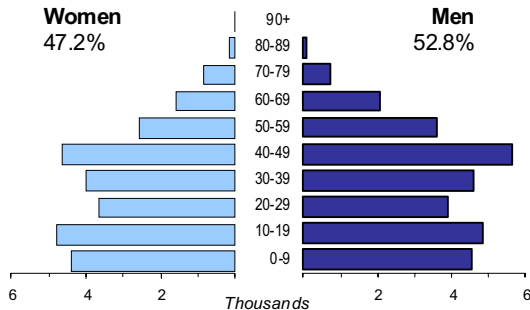

GREENLAND (DENMARK)

Capital:	Nuuk (14 874)
Two largest cities:	Sisimiut (6 109) Ilulissat (5 005)
Area (km²):	2 166 000
Total population:	56 901
Population density (per km²):	0.03
Official languages:	Greenlandic and Danish
Date joined UN:	n/a
Currency:	Danish krone (DKK)
Statistical Office:	

Statistical office of Greenland
<http://www.statgreen.gl>

Population by age, 2005

Time: UTC

Major import partners from UNECE, 2006

Major export partners in UNECE, 2006

Life expectancy (in years), 2004:	at birth	at 65
Women:	70	14
Men:	65	11

Median age (in years), 2006:	
Women:	32
Men:	33