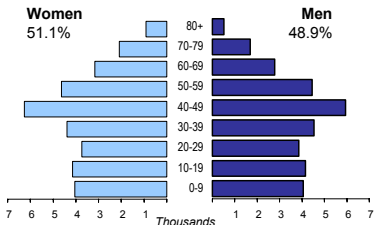

BERMUDA (UNITED KINGDOM)

Capital:	Hamilton
Area (km²):	53
Total population:	65 365
Population density (per km²):	1 233
Official languages:	English
Date joined UN:	n/a
Currency:	Bermuda dollar (BMD)
Statistical office:	

Department of Statistics

<http://www.statistics.gov.bm/>

Time: UTC -4

Major import partners from UNECE, 2005

Population by age, 2005

Life expectancy (in years), 2000: at birth at 65

Women:	80	..
Men:	75	..

Median age (in years), 2005:

Women:	41
Men:	39