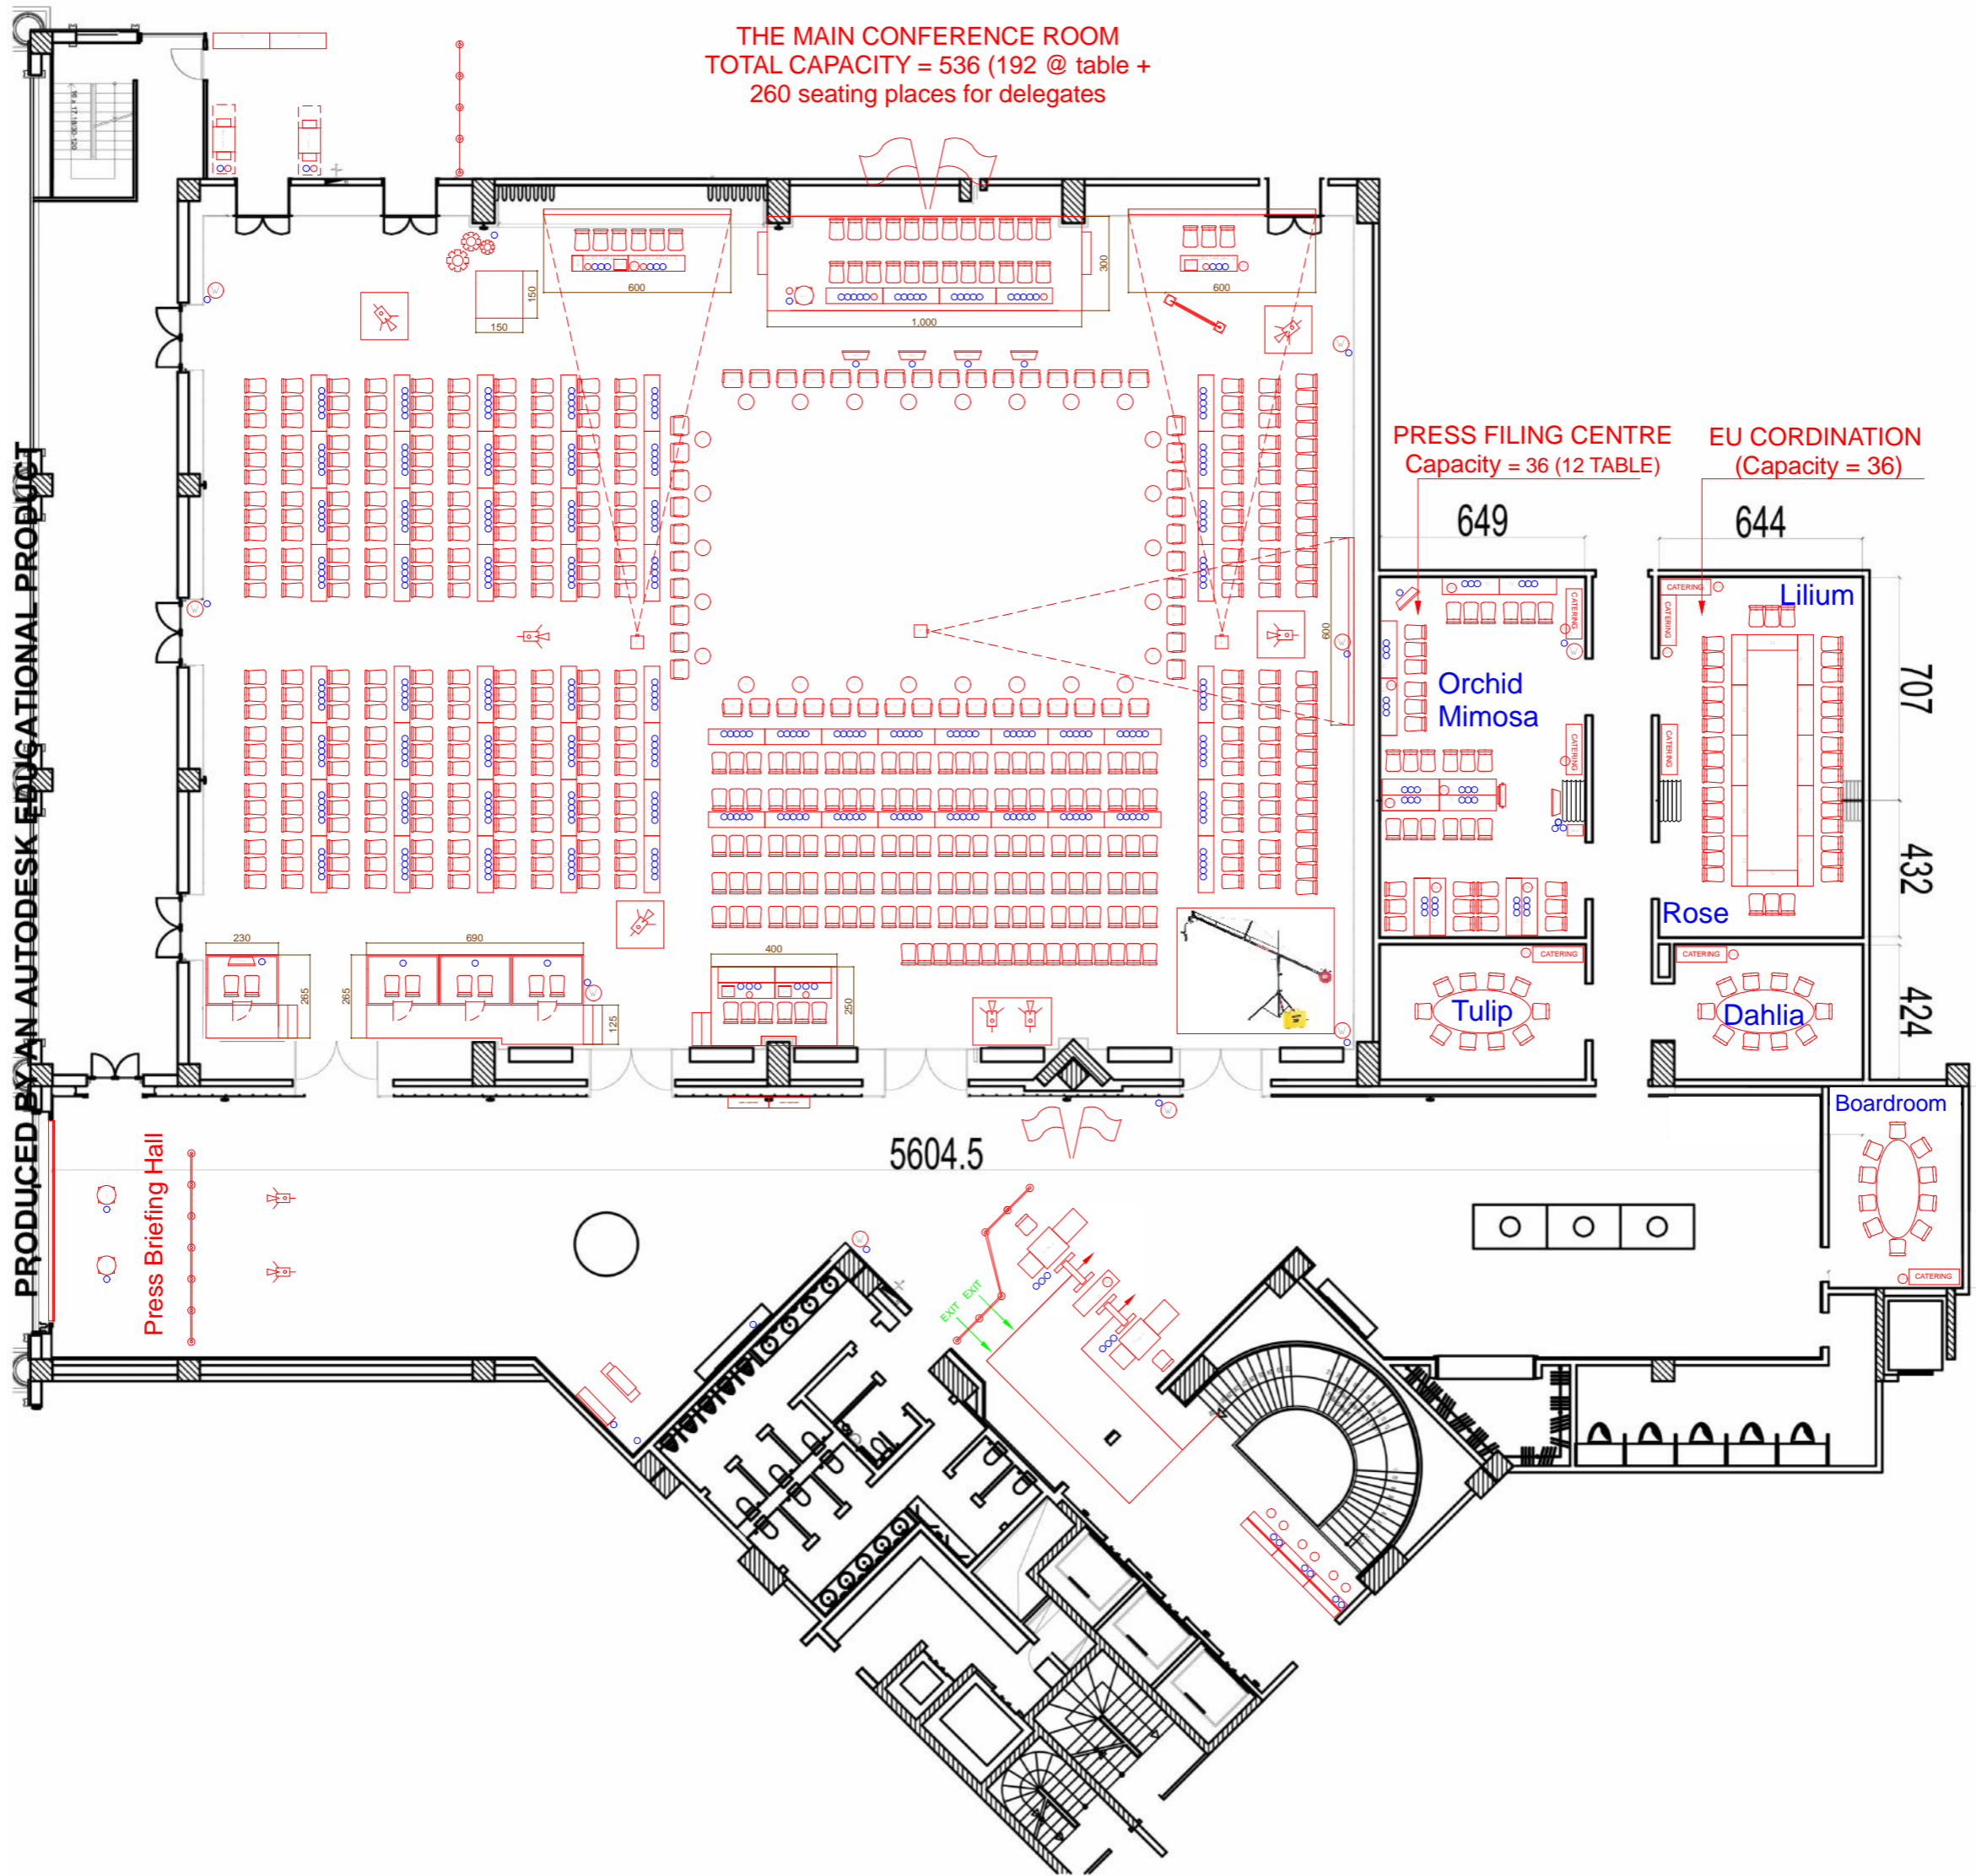

THE MAIN CONFERENCE ROOM
TOTAL CAPACITY = 536 (192 @ table +
260 seating places for delegates)

PRESS FILING CENTRE
Capacity = 36 (12 TABLE)

EU CORDINATION
(Capacity = 36)

649

644

Orchid
Mimosa

Lilium

Rose

EXIT EXIT

PRODUCED BY AN AUTODESK EDUCATIONAL PRODUCT