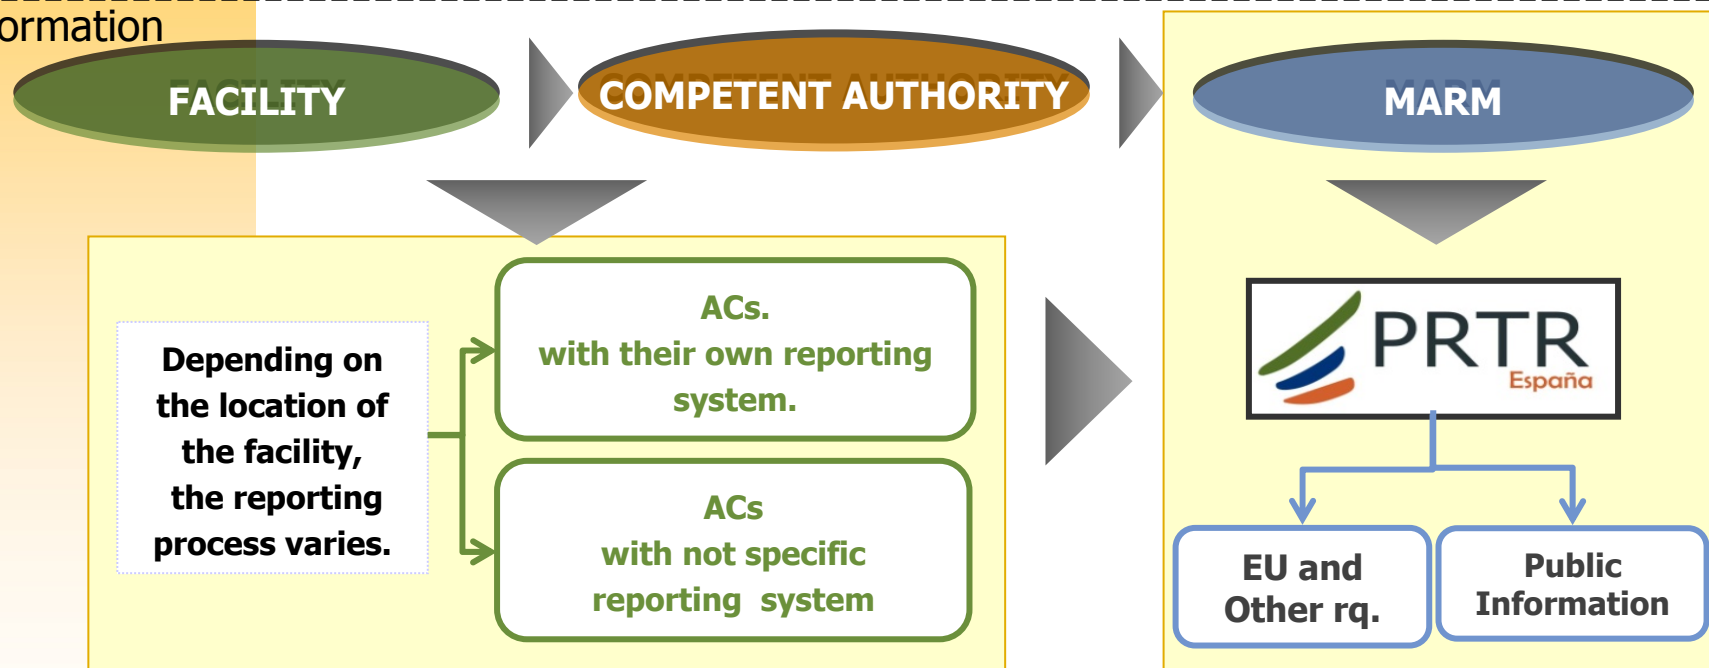

1.-What is PRTR-España?

PRTR-España is the **Spanish Register of Emissions and Pollutant Sources**, which provides information on the *pollutant emissions to air, water and land*, and *off-site transfers of waste* from the main industrial facilities.

PRTR-España gives to the public all this information, which is validated by the Competent Authorities, following the criteria of the **Spanish “*Real Decreto*” 508/2007** and the **European Regulation 166/2006 (E-PRTR)** when the **emissions values are above the established thresholds**.

PRTR-España, since 2007, is actually the continuation of the former EPER-España Register which covered the information on emissions to air and water from the IPPC industrial activities. All EPER data (2001 to 2006) have been incorporated in PRTR-España

2.-Structure of PRTR-España

www.prtr-es.es

PRTR-España is designed as an **integrated** tool for **gathering, management and dissemination of data**, located in internet.

This e-tool has **two levels** with **different functionalities**: member area and public information