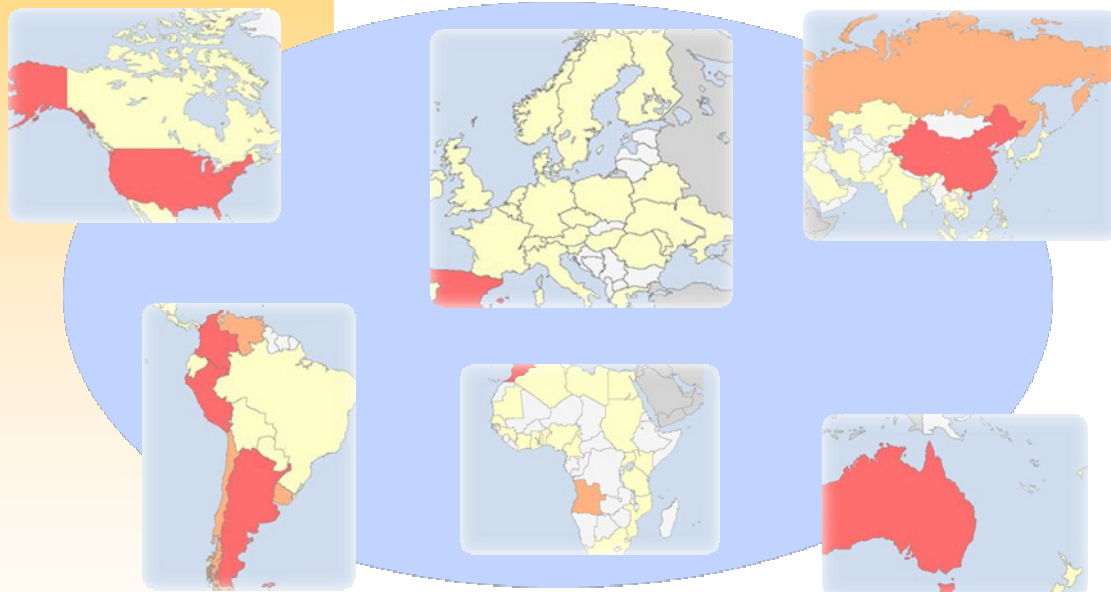

3.-Public Information on PRTR-España

www.prtr-es.es

The screenshot shows the PRTR España website interface. A red circle highlights the 'Información pública' menu on the left. A red dashed box highlights the main content area with the text 'SEARCH OF PUBLIC INFORMATION AND FACILITY INVENTORY (PRTR/IPPC DATA)'. Another red dashed box highlights the 'Antecedentes y marco legal' section in the left menu. A third red dashed box highlights the 'Preguntas Frecuentes' and 'Enlaces de interés' sections. A fourth red dashed box highlights the bottom of the page with the text 'DOCUMENTS AND INTERESTING LINKS'. Red arrows point from these annotations to the corresponding website elements. The website header includes 'Castellano | English | Galego | Catalá | Euskera' and 'Registro Estatal de Emisiones y Fuentes Contaminantes'. The main content area features a search bar, a map of Spain, and a news section titled 'Novedades' with a headline 'Se inicia el semestre de Presidencia española de la Unión Europea'. The right sidebar contains an 'Agenda' calendar for March 2010, a 'Registro y notificación datos 2009' section, and contact information for 'info@prtr-es.es'.

Total \approx 1.100.000

Spain \longrightarrow \approx 400.000

April 2009 - April 2010

Most visiting countries	Number of visits
USA.	\approx 120.000
Mexico	\approx 35000
UK	\approx 25.000
Colombia	\approx 20.000
Sweden	\approx 15.000
Perú	\approx 12.000
Argentina/Venezuela, Chile/ DE, FR, CAN, CHINA,...	\approx 5.000- 10.000
SWT, NL, DK, NW, RO, FI, PT, IT, BRASIL, CZ, BE, RUSSIA, ...	< 5.000
Other...	\leq 350.000