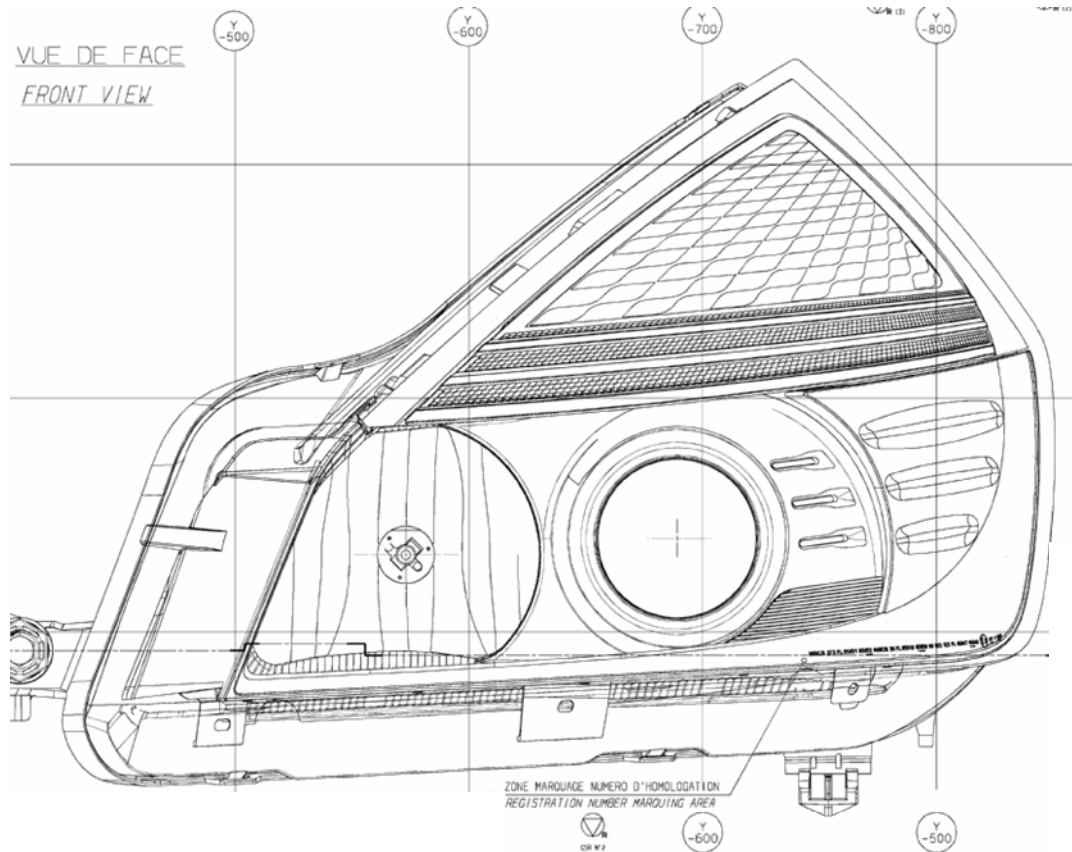

DETA – Database front page for a component

Component mark:

1234567890

Description:

Headlamp

Manufacturer:

Big Lamp Manufacturing Co. Ltd.

Manufacturer address:

1, Eastgate Road, Bristol, BS5 6XX, United Kingdom

Manufacturer product code:

BLM01

General arrangement:

Approvals held:

| Country/Region | Regulation | Approval number |
|----------------|------------|----------------------------|
| UNECE | 112 | E11-012345 |
| | 7 | E11-024578 |
| | 6 | E11-017890 |
| EU | 76/761/EEC | e11*76/761*1991/17*2345*00 |
| | 76/758/EEC | e11*76/758*97/30*4578*00 |
| | 76/759/EEC | e11*76/759*1991/15*7890*00 |
| Japan | | |
| Australia | | |
| India | | |
| USA | | |
| Canada | | |
| Taiwan | | |
| China | | |
| etc | | |