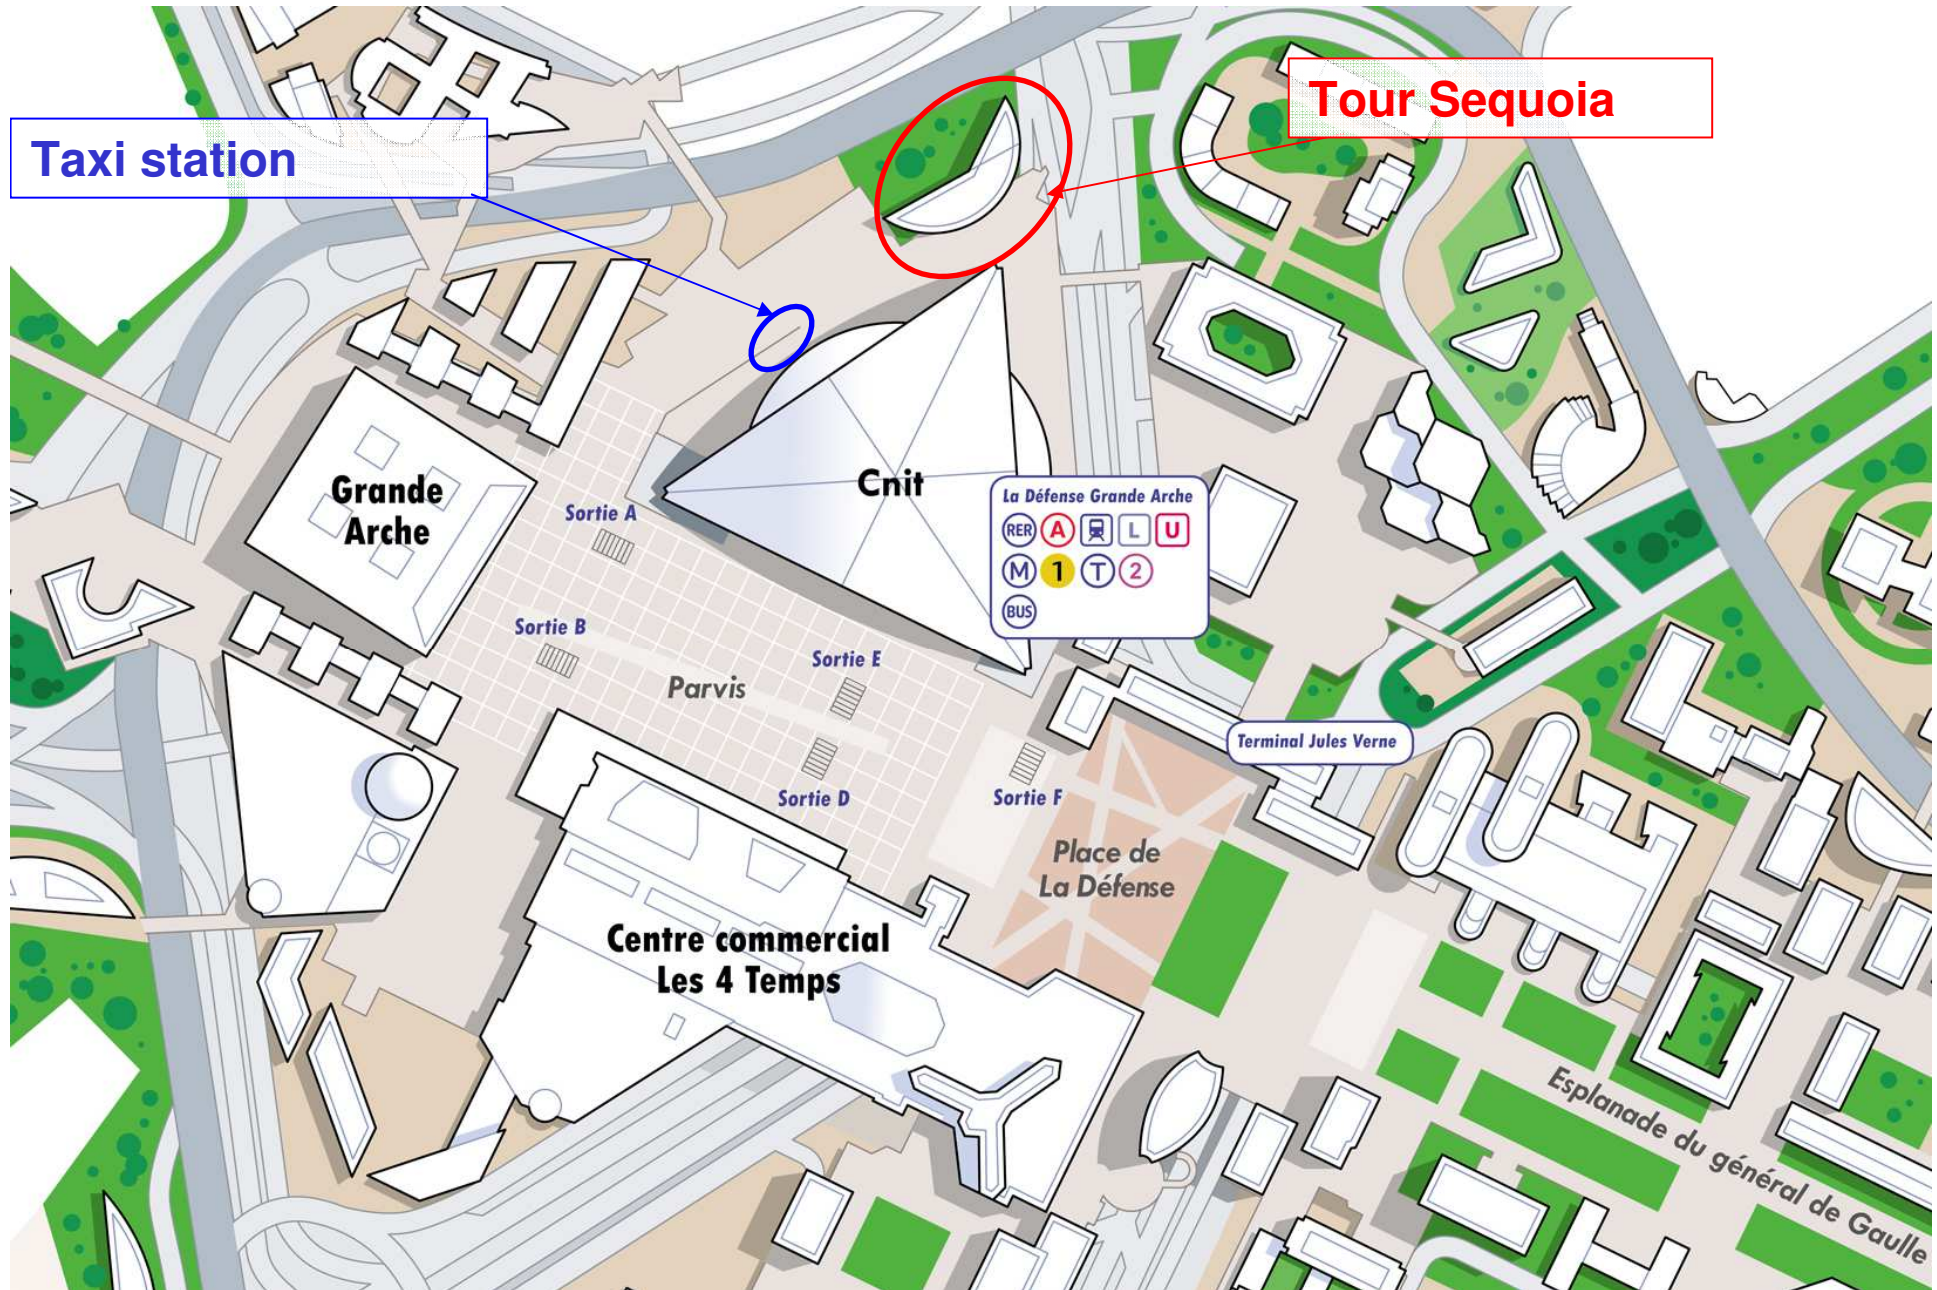

Access to Tour Séquoia in La Défense

Access to Tour Séquoia in La Défense

To Tour Séquoia :

From the RER or metro station, take exit A or B dome and 2 escalators take you outside on the forecourt of La Défense.

You are facing the Grande Arche.

Walk on the right of the Grande Arche, down to the Pouce statue, the tower is 50 meters behind

Note : Taxi station near the Pouce statue