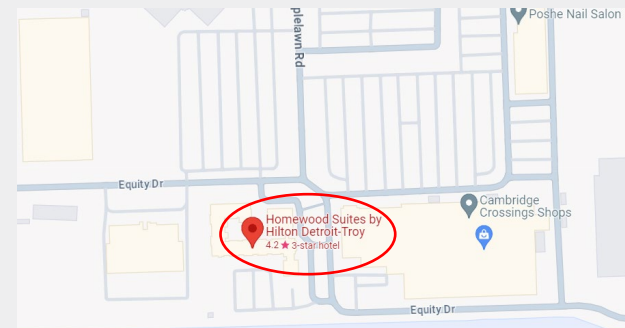

Somerset Inn

2601 W. Big Beaver Rd. Troy, MI 48084
800.228.8769

Restaurants nearby:

- [Maggiano's Little Italy](#)
- [Eddie V's Prime Seafood](#)

GRVA 2024 – Hotels

Mobility, Advanced™

Approximately 1.5 miles from SAE International

GRVA 2024 – Hotels

Mobility, Advanced™

Approximately 2 miles from SAE International

Homewood Suites by Hilton Detroit-Troy

1495 Equity Dr. Troy, MI 48084
248.816.6500

Restaurants nearby:

- [Aldana Mexican Grill](#)
- [Grape Leaves Restaurant](#)
- [Grand Tavern Troy](#)

GRVA 2024 – Hotels

Mobility, Advanced™

Approximately 4 miles from SAE International

Embassy Suites by Hilton Detroit Troy

850 Tower Dr. Troy, MI 48098

248.879.7500

Restaurants nearby:

- [Shiromaru](#)
- [Loccino Italian Grill](#)