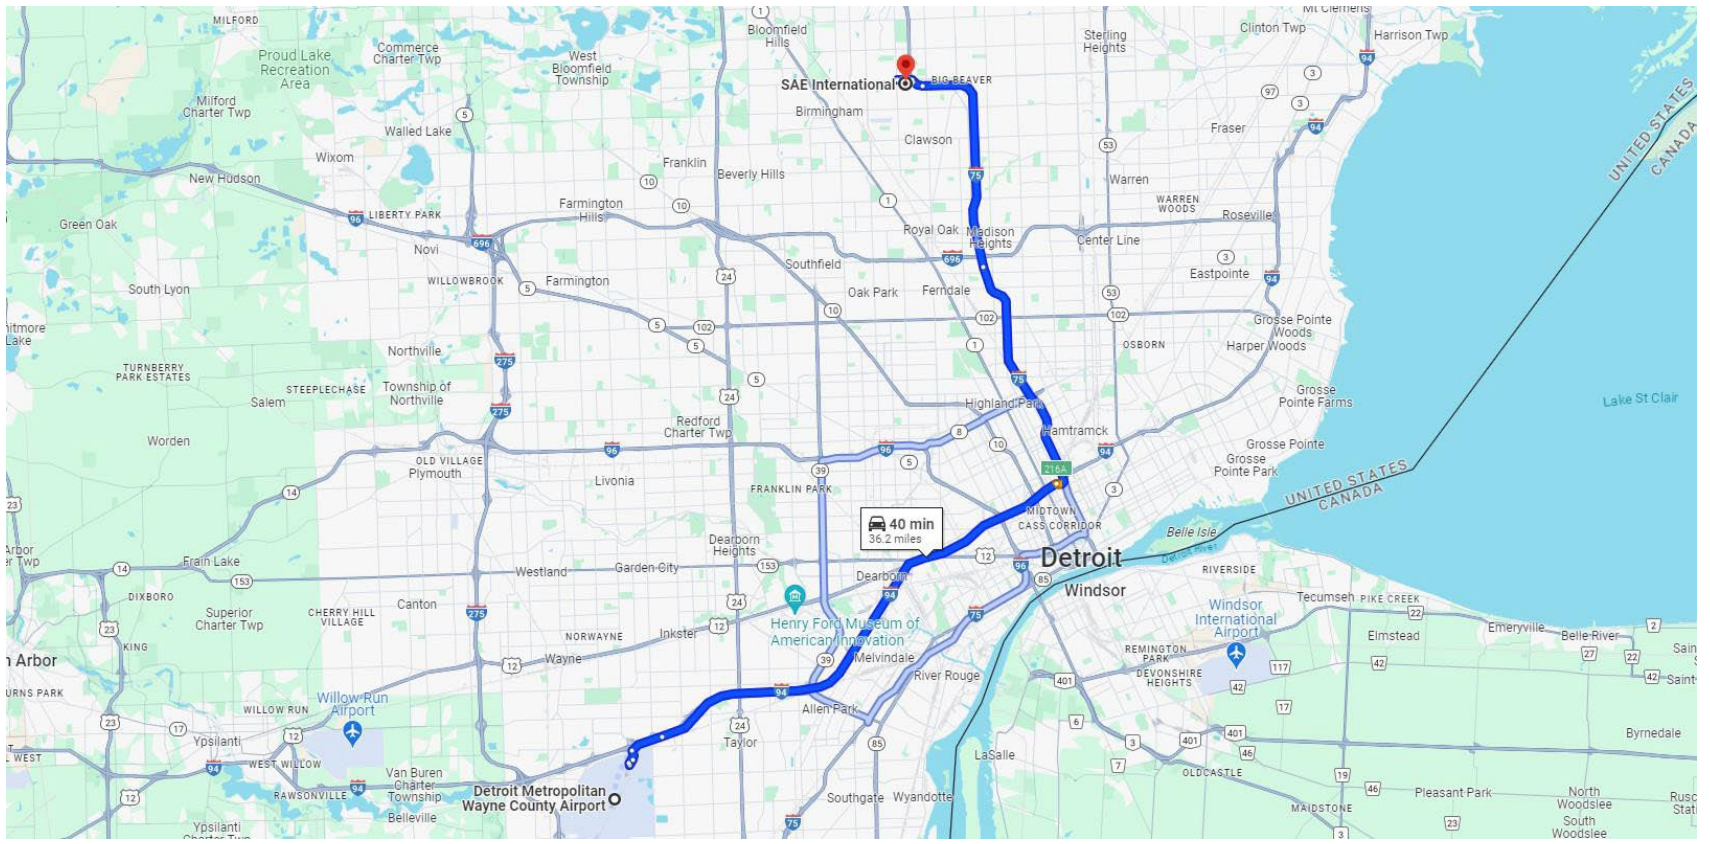

GRVA 2024 – Transportation from Airport

Mobility, Advanced™

Copyright © SAE International. Further use or distribution is not permitted without permission from SAE

SAE INTERNATIONAL