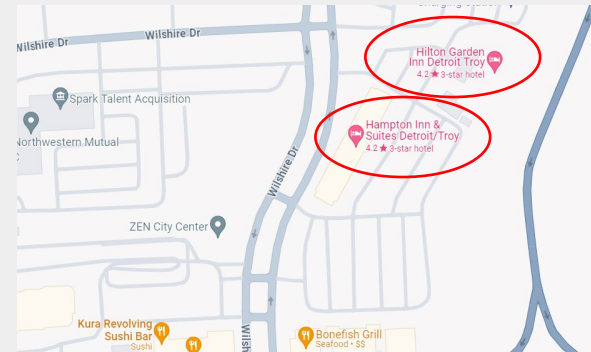

Approximately .4 miles from SAE International

Sonesta Simply Suites Detroit Troy

2550 Troy Center Dr. Troy, MI 48084

248.269.6600

Restaurants nearby:

- [Bonefish Grill](#)
- [Kura Sushi](#)
- [Ruth's Chris Steakhouse](#)
- [Granite City Food & Brewery](#)

GRVA 2024 – Hotels

Mobility, Advanced™

Approximately .4 miles from SAE International

Hampton Inn & Suites Detroit/Troy

100 Wilshire Drive Troy, MI 48084
248.247.3200

Hilton Garden Inn Detroit/Troy

200 Wilshire Drive Troy, MI 48084
248.247.7280

Restaurants nearby:

- [Buddy's Pizza](#)
- [Kura Sushi](#)
- [Seasons 52](#)
- [Yard House](#)
- [Granite City Food and Brewery](#)

GRVA 2024 – Hotels

Mobility, Advanced™

Approximately 1 mile from SAE International

Somerset Inn

2601 W. Big Beaver Rd. Troy, MI 48084
800.228.8769

Restaurants nearby:

- [Maggiano's Little Italy](#)
- [Eddie V's Prime Seafood](#)

GRVA 2024 – Hotels

Mobility, Advanced™

Approximately 1.5 miles from SAE International