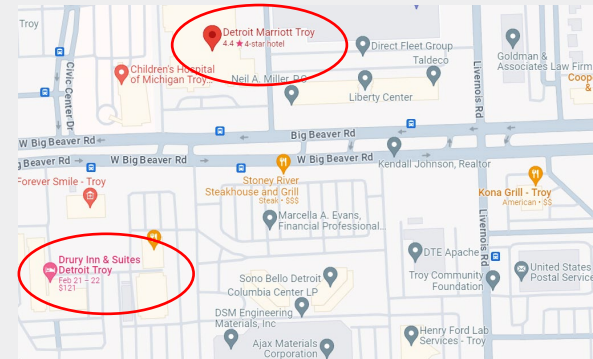

Somerset Inn

2601 W. Big Beaver Rd. Troy, MI 48084
800.228.8769

Restaurants nearby:

- [Maggiano's Little Italy](#)
- [Eddie V's Prime Seafood](#)

GRVA 2024 – Hotels

Mobility, Advanced™

Approximately 1.5 miles from SAE International

Detroit Marriot Troy

200 W. Big Beaver Rd. Troy, MI 48084
248.680.9797

Drury Inn

575 W. Big Beaver Rd. Troy, MI 48084
248.528.3330

Restaurants nearby:

- [Kona Grill](#)
- [Stoney River Steakhouse and Grill](#)
- [Fogo de Chão Brazilian Steakhouse](#)
- [Sedona Taphouse](#)

GRVA 2024 – Hotels

Mobility, Advanced™

Approximately 2 miles from SAE International

Homewood Suites by Hilton Detroit-Troy

1495 Equity Dr. Troy, MI 48084
248.816.6500

Restaurants nearby:

- [Aldana Mexican Grill](#)
- [Grape Leaves Restaurant](#)
- [Grand Tavern Troy](#)

GRVA 2024 – Hotels

Mobility, Advanced™

Approximately 4 miles from SAE International

Embassy Suites by Hilton Detroit Troy

850 Tower Dr. Troy, MI 48098

248.879.7500

Restaurants nearby:

- [Shiromaru](#)
- [Loccino Italian Grill](#)